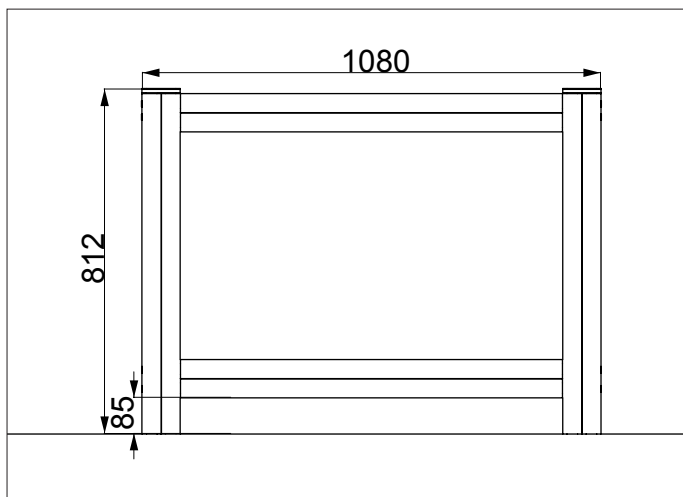

NUR112 - PERSPEX BOARD

creative
play

AGE RANGE 2 - 5 YEARS

MULTIPLE CHILDREN

SURFACE AREA - N/A

	INSTALLERS REQUIRED	2
	TIME REQUIRED	2 HOURS
	FOUNDATIONS	0.1M³
	FREE FALL HEIGHT	N/A
	PRODUCT DIMENSIONS	H - 0.8M, W - 1.1M, D - 0.09M

NUR112 - PERSPEX BOARD