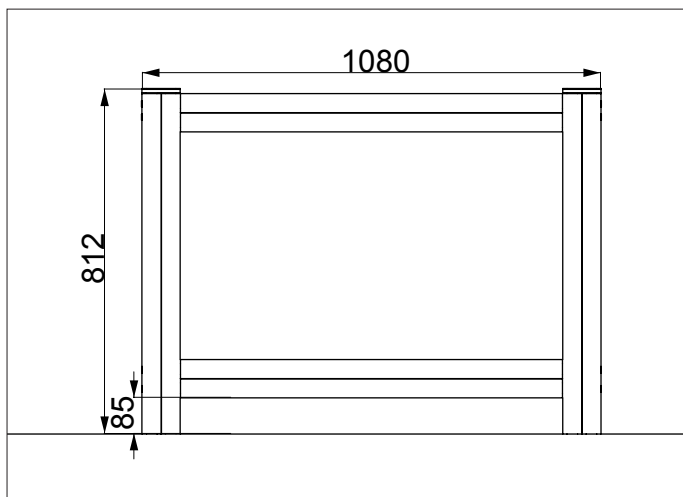

NUR111 - CHALK BOARD

creative
play

AGE RANGE 2 - 5 YEARS

MULTIPLE CHILDREN

SURFACE AREA - N/A

	INSTALLERS REQUIRED	2
	TIME REQUIRED	2 HOURS
	FOUNDATIONS	0.1M³
	FREE FALL HEIGHT	N/A
	PRODUCT DIMENSIONS	H - 0.8M, W - 1.1M, D - 0.09M

NUR111 - CHALK BOARD