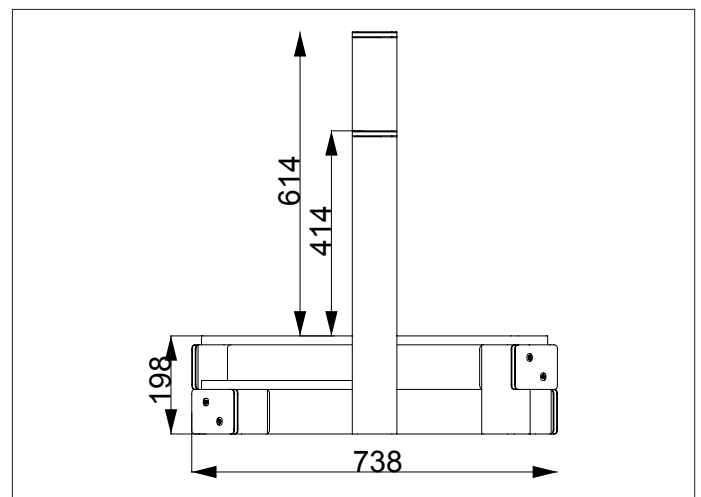

NUR106 - PLAYTEC STILE

creative
play

AGE RANGE 2 - 5 YEARS

MULTIPLE CHILDREN

SURFACE AREA - N/A

	INSTALLERS REQUIRED	2
	TIME REQUIRED	1 HOUR
	FOUNDATIONS	0.34M³
	FREE FALL HEIGHT	0.2M
	PRODUCT DIMENSIONS	H - 0.8M, W - 1.5M, D - 0.7M

NUR106 - PLAYTEC STILE