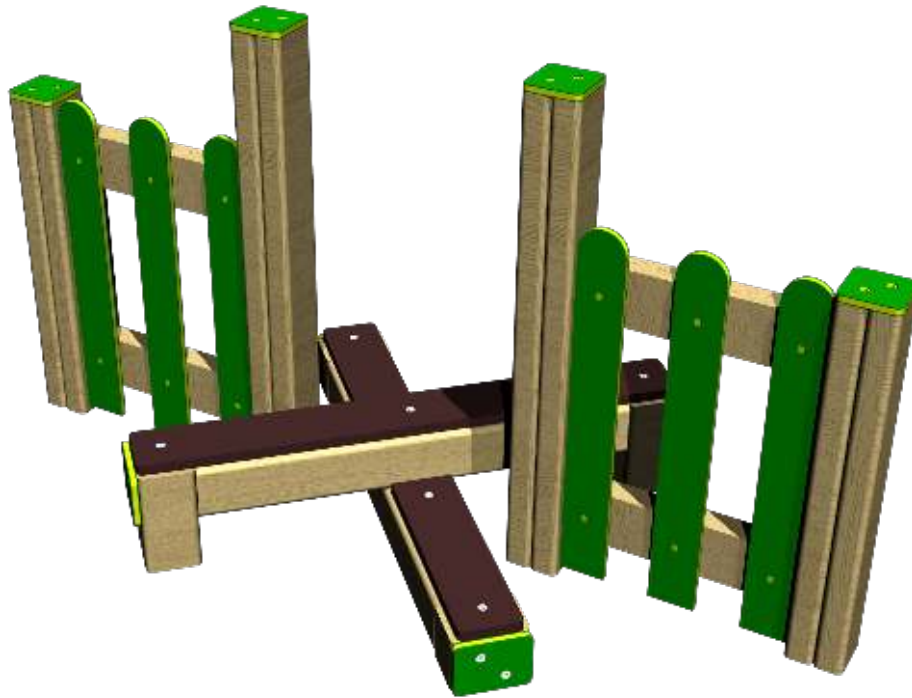

NUR106 - PLAYTEC STILE

creative
play

AGE RANGE 2 - 5 YEARS

MULTIPLE CHILDREN

SURFACE AREA - N/A

	INSTALLERS REQUIRED	2
	TIME REQUIRED	1 HOUR
	FOUNDATIONS	0.34M³
	FREE FALL HEIGHT	0.2M
	PRODUCT DIMENSIONS	H - 0.8M, W - 1.5M, D - 0.7M

NUR106 - PLAYTEC STILE