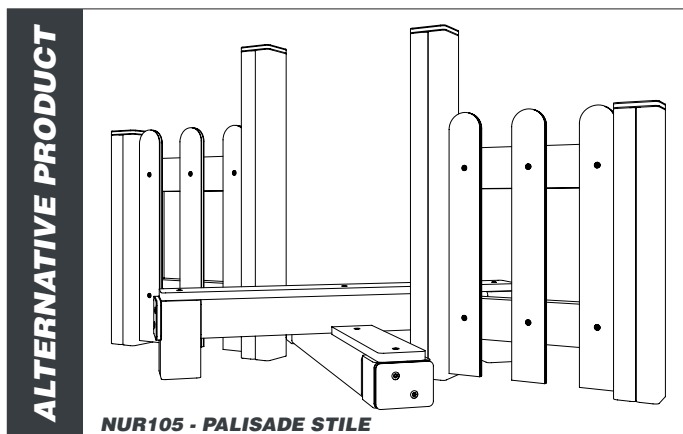

NUR106 - PLAYTEC STILE

creative
play

AGE RANGE 2 - 5 YEARS

MULTIPLE CHILDREN

SURFACE AREA - N/A

	INSTALLERS REQUIRED	2
	TIME REQUIRED	1 HOUR
	FOUNDATIONS	0.34M³
	FREE FALL HEIGHT	0.2M
	PRODUCT DIMENSIONS	H - 0.8M, W - 1.5M, D - 0.7M

NUR106 - PLAYTEC STILE