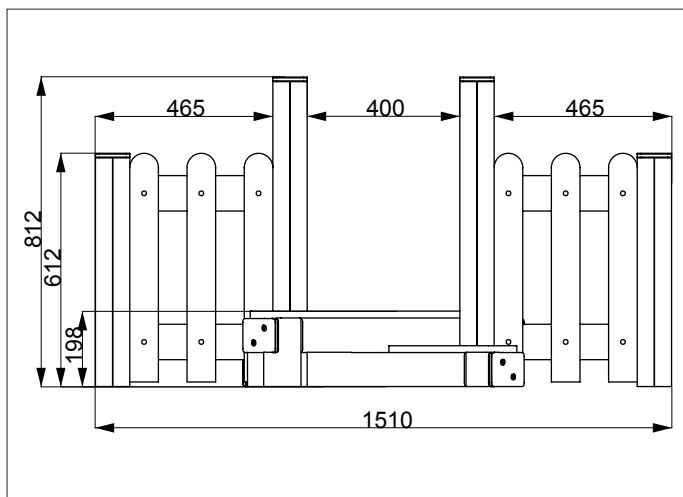

NUR106 - PLAYTEC STILE

creative
play

AGE RANGE 2 - 5 YEARS

MULTIPLE CHILDREN

SURFACE AREA - N/A

	INSTALLERS REQUIRED	2
	TIME REQUIRED	1 HOUR
	FOUNDATIONS	0.34M³
	FREE FALL HEIGHT	0.2M
	PRODUCT DIMENSIONS	H - 0.8M, W - 1.5M, D - 0.7M

NUR106 - PLAYTEC STILE