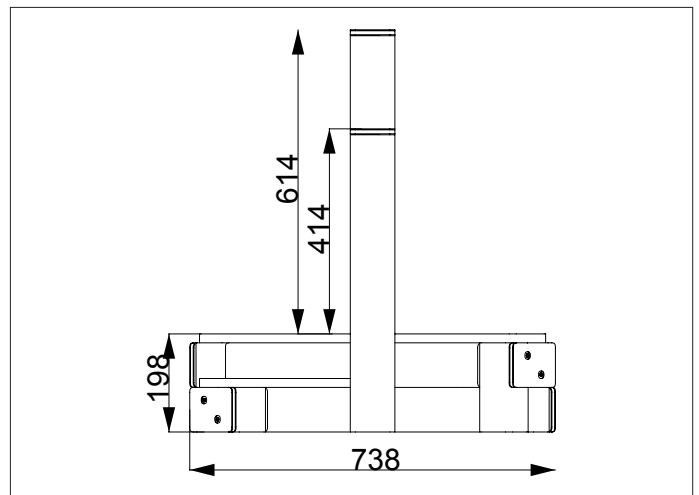

NUR105 - PALISADE STILE

creative
play

AGE RANGE 2 - 5 YEARS

MULTIPLE CHILDREN

SURFACE AREA - N/A

	INSTALLERS REQUIRED	2
	TIME REQUIRED	1 HOUR
	FOUNDATIONS	0.34M³
	FREE FALL HEIGHT	0.2M
	PRODUCT DIMENSIONS	H - 0.8M, W - 1.5M, D - 0.7M