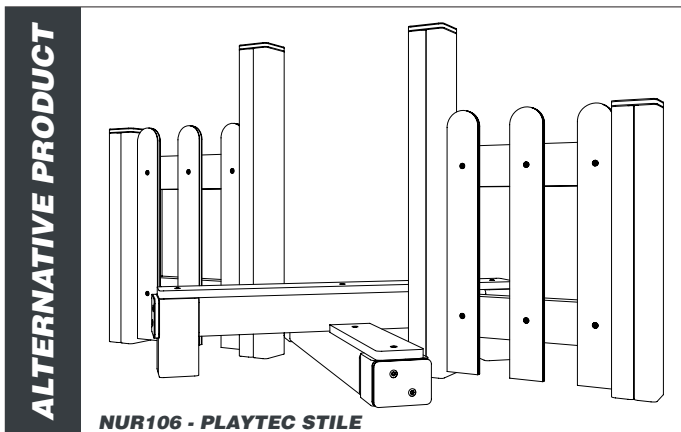

NUR105 - PALISADE STILE

creative
play

AGE RANGE 2 - 5 YEARS

MULTIPLE CHILDREN

SURFACE AREA - N/A

	INSTALLERS REQUIRED	2
	TIME REQUIRED	1 HOUR
	FOUNDATIONS	0.34M³
	FREE FALL HEIGHT	0.2M
	PRODUCT DIMENSIONS	H - 0.8M, W - 1.5M, D - 0.7M

NUR105 - PALISADE STILE