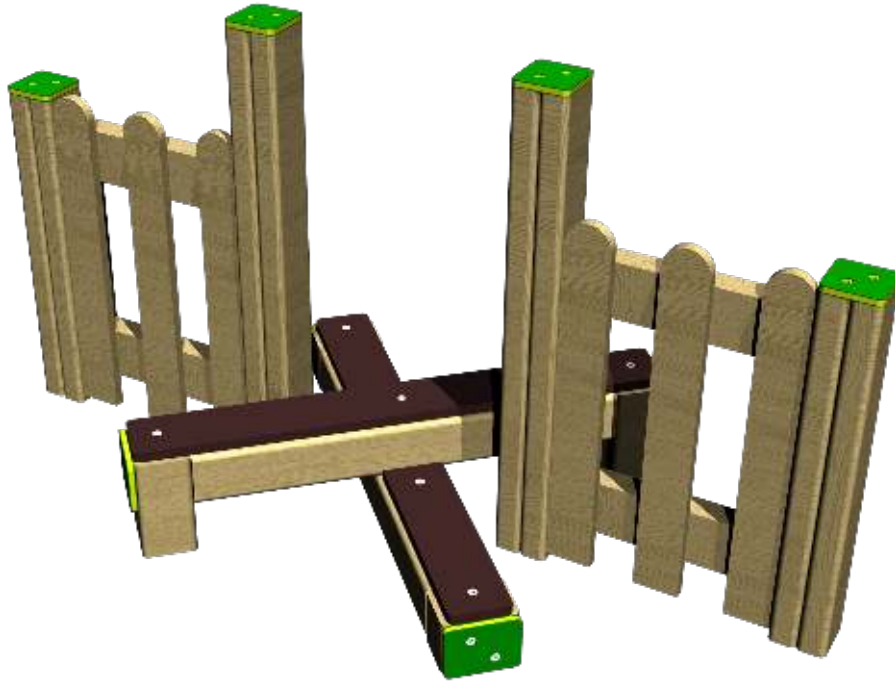

NUR105 - PALISADE STILE

creative
play

AGE RANGE 2 - 5 YEARS

MULTIPLE CHILDREN

SURFACE AREA - N/A

	INSTALLERS REQUIRED	2
	TIME REQUIRED	1 HOUR
	FOUNDATIONS	0.34M³
	FREE FALL HEIGHT	0.2M
	PRODUCT DIMENSIONS	H - 0.8M, W - 1.5M, D - 0.7M

NUR105 - PALISADE STILE