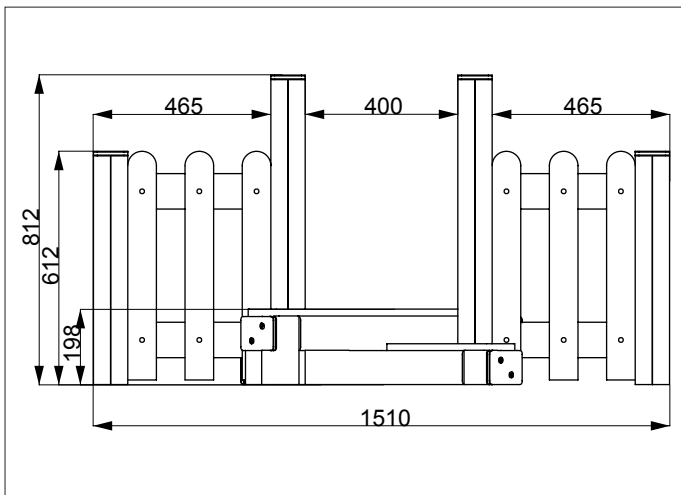

NUR105 - PALISADE STILE

creative
play

AGE RANGE 2 - 5 YEARS

MULTIPLE CHILDREN

SURFACE AREA - N/A

	INSTALLERS REQUIRED	2
	TIME REQUIRED	1 HOUR
	FOUNDATIONS	0.34M³
	FREE FALL HEIGHT	0.2M
	PRODUCT DIMENSIONS	H - 0.8M, W - 1.5M, D - 0.7M