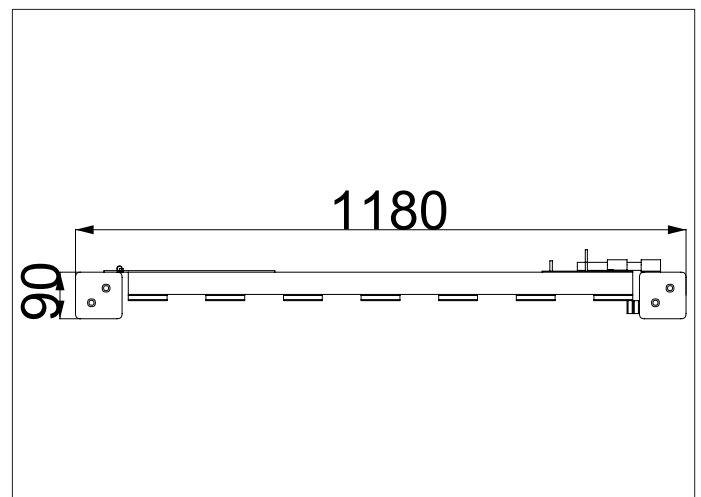

# NUR104 - 600MM PLAYTEC GATE

creative  
play

**AGE RANGE** N/A

**MULTIPLE CHILDREN**

**SURFACE AREA - N/A**

	<b>INSTALLERS REQUIRED</b>	2
	<b>TIME REQUIRED</b>	0.5 HOURS
	<b>FOUNDATIONS</b>	0.06M <sup>3</sup>
	<b>FREE FALL HEIGHT</b>	N/A
	<b>PRODUCT DIMENSIONS</b>	H - 0.6M, W - 1.1M, D - 0.09M

## NUR104 - 600MM PLAYTEC GATE

01244 375 627

sales@creativeplayuk.com

www.creativeplayuk.com