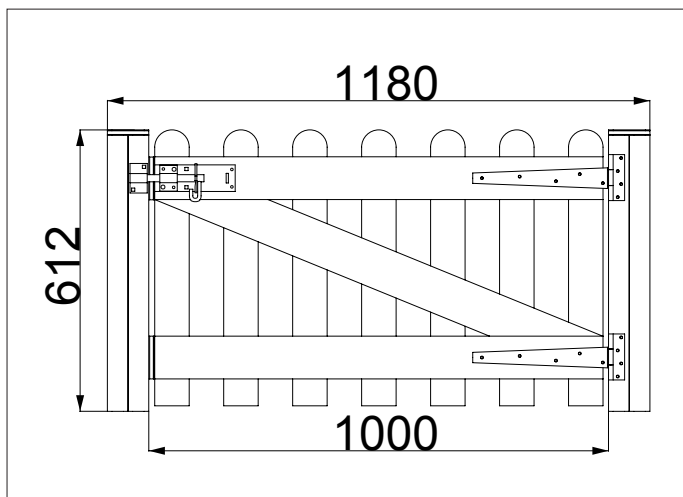

# NUR104 - 600MM PLAYTEC GATE

creative  
play

**AGE RANGE** N/A

**MULTIPLE CHILDREN**

**SURFACE AREA - N/A**

	<b>INSTALLERS REQUIRED</b>	2
	<b>TIME REQUIRED</b>	0.5 HOURS
	<b>FOUNDATIONS</b>	0.06M <sup>3</sup>
	<b>FREE FALL HEIGHT</b>	N/A
	<b>PRODUCT DIMENSIONS</b>	H - 0.6M, W - 1.1M, D - 0.09M

## NUR104 - 600MM PLAYTEC GATE

01244 375 627

sales@creativeplayuk.com

www.creativeplayuk.com