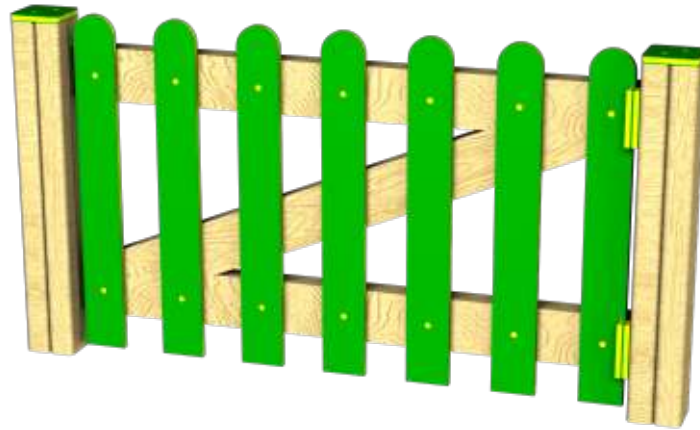

# NUR104 - 600MM PLAYTEC GATE

creative  
play

**AGE RANGE** N/A

**MULTIPLE CHILDREN**

**SURFACE AREA - N/A**

	<b>INSTALLERS REQUIRED</b>	2
	<b>TIME REQUIRED</b>	0.5 HOURS
	<b>FOUNDATIONS</b>	0.06M <sup>3</sup>
	<b>FREE FALL HEIGHT</b>	N/A
	<b>PRODUCT DIMENSIONS</b>	H - 0.6M, W - 1.1M, D - 0.09M

## NUR104 - 600MM PLAYTEC GATE

01244 375 627

sales@creativeplayuk.com

www.creativeplayuk.com