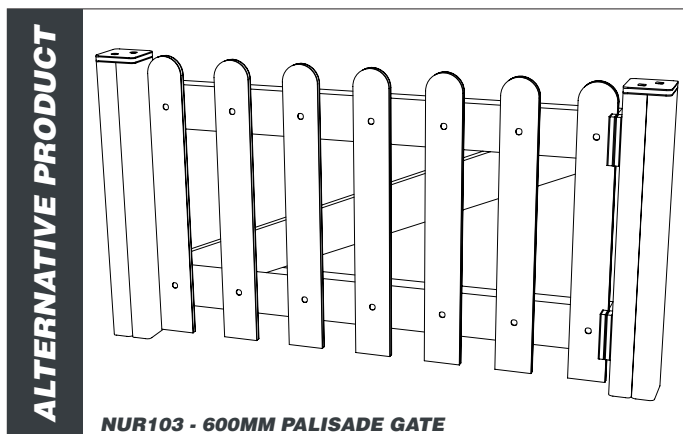

# NUR104 - 600MM PLAYTEC GATE

creative  
play

**AGE RANGE** N/A

**MULTIPLE CHILDREN**

**SURFACE AREA - N/A**

	<b>INSTALLERS REQUIRED</b>	2
	<b>TIME REQUIRED</b>	0.5 HOURS
	<b>FOUNDATIONS</b>	0.06M <sup>3</sup>
	<b>FREE FALL HEIGHT</b>	N/A
	<b>PRODUCT DIMENSIONS</b>	H - 0.6M, W - 1.1M, D - 0.09M