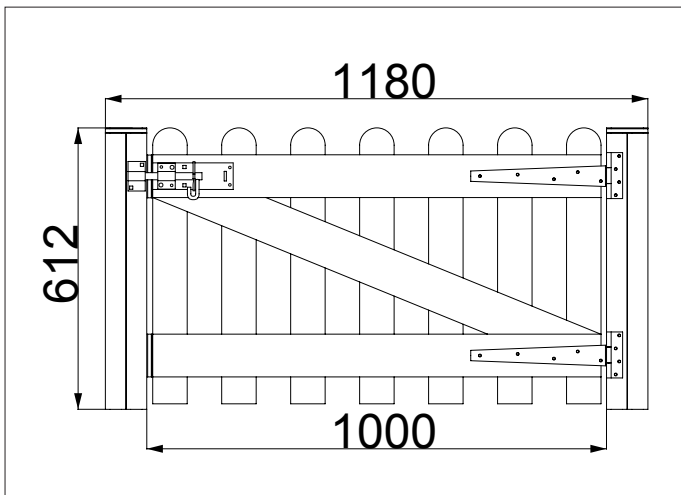

NUR103 - 600MM PALISADE GATE

creative
play

AGE RANGE N/A

MULTIPLE CHILDREN

SURFACE AREA - N/A

	INSTALLERS REQUIRED	2
	TIME REQUIRED	0.5 HOURS
	FOUNDATIONS	0.06M ³
	FREE FALL HEIGHT	N/A
	PRODUCT DIMENSIONS	H - 0.6M, W - 1.1M, D - 0.09M

NUR103 - 600MM PALISADE GATE