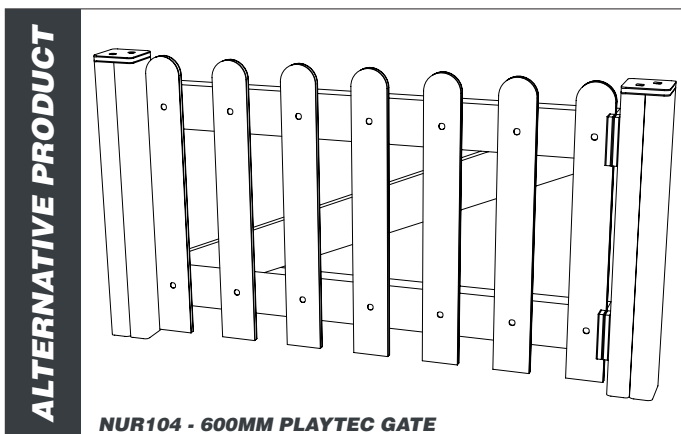

NUR103 - 600MM PALISADE GATE

creative
play

AGE RANGE N/A

MULTIPLE CHILDREN

SURFACE AREA - N/A

	INSTALLERS REQUIRED	2
	TIME REQUIRED	0.5 HOURS
	FOUNDATIONS	0.06M ³
	FREE FALL HEIGHT	N/A
	PRODUCT DIMENSIONS	H - 0.6M, W - 1.1M, D - 0.09M

NUR103 - 600MM PALISADE GATE