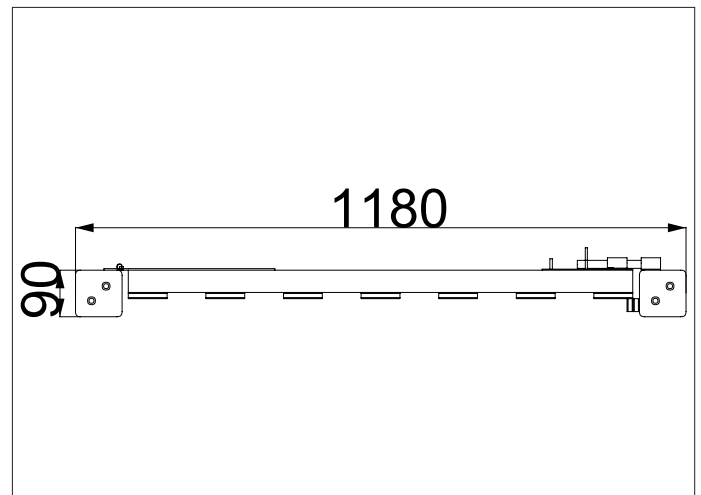

NUR103 - 600MM PALISADE GATE

creative
play

AGE RANGE N/A

MULTIPLE CHILDREN

SURFACE AREA - N/A

	INSTALLERS REQUIRED	2
	TIME REQUIRED	0.5 HOURS
	FOUNDATIONS	0.06M ³
	FREE FALL HEIGHT	N/A
	PRODUCT DIMENSIONS	H - 0.6M, W - 1.1M, D - 0.09M

NUR103 - 600MM PALISADE GATE