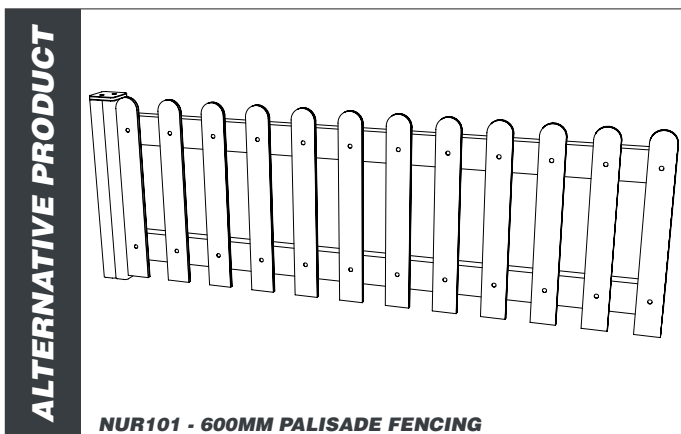

NUR102 - 600MM PLAYTEC FENCING

AGE RANGE N/A

MULTIPLE CHILDREN

SURFACE AREA - N/A

	INSTALLERS REQUIRED	2
	TIME REQUIRED	PROJECT DEPENDANT
	FOUNDATIONS	0.03M³ PER SECTION
	FREE FALL HEIGHT	N/A
	PRODUCT DIMENSIONS	H - 0.6M, W - 1.8M, D - 0.09M

NUR102 - 600MM PLAYTEC FENCING