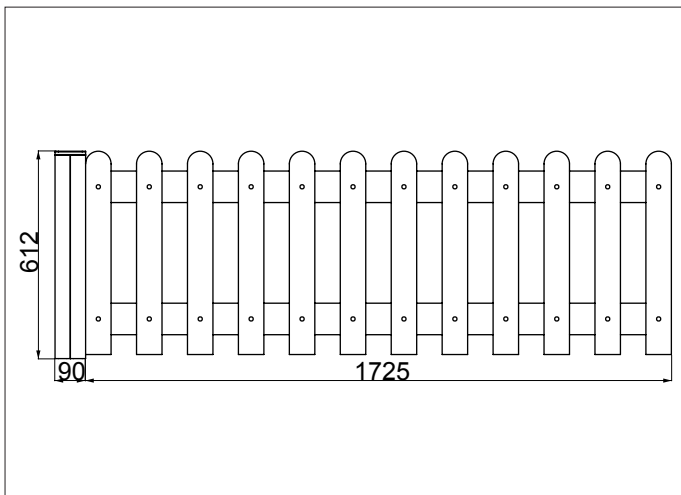

NUR102 - 600MM PLAYTEC FENCING

AGE RANGE N/A

MULTIPLE CHILDREN

SURFACE AREA - N/A

	INSTALLERS REQUIRED	2
	TIME REQUIRED	PROJECT DEPENDANT
	FOUNDATIONS	0.03M³ PER SECTION
	FREE FALL HEIGHT	N/A
	PRODUCT DIMENSIONS	H - 0.6M, W - 1.8M, D - 0.09M

NUR102 - 600MM PLAYTEC FENCING