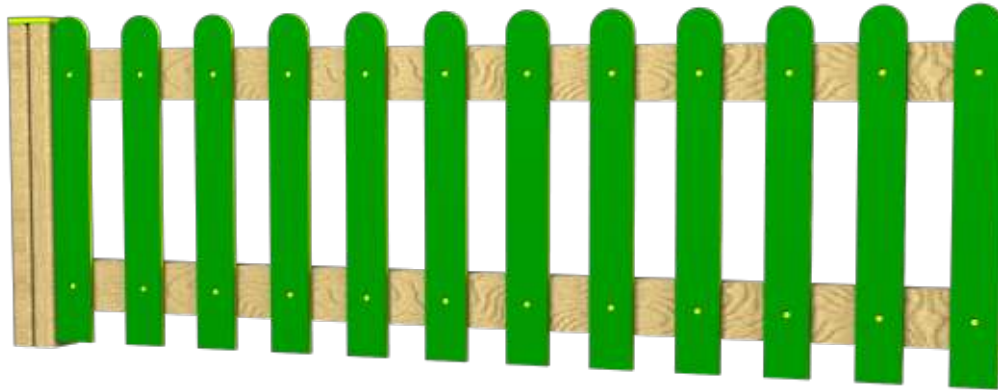

NUR102 - 600MM PLAYTEC FENCING

AGE RANGE N/A

MULTIPLE CHILDREN

SURFACE AREA - N/A

	INSTALLERS REQUIRED	2
	TIME REQUIRED	PROJECT DEPENDANT
	FOUNDATIONS	0.03M³ PER SECTION
	FREE FALL HEIGHT	N/A
	PRODUCT DIMENSIONS	H - 0.6M, W - 1.8M, D - 0.09M

NUR102 - 600MM PLAYTEC FENCING