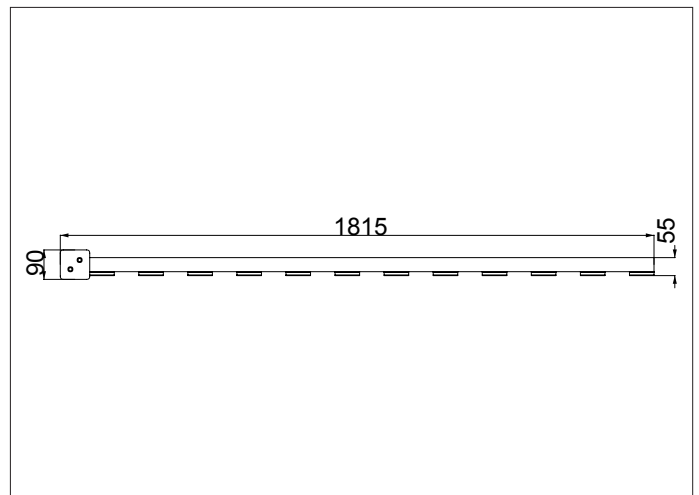

NUR102 - 600MM PLAYTEC FENCING

AGE RANGE N/A

MULTIPLE CHILDREN

SURFACE AREA - N/A

	INSTALLERS REQUIRED	2
	TIME REQUIRED	PROJECT DEPENDANT
	FOUNDATIONS	0.03M³ PER SECTION
	FREE FALL HEIGHT	N/A
	PRODUCT DIMENSIONS	H - 0.6M, W - 1.8M, D - 0.09M

NUR102 - 600MM PLAYTEC FENCING