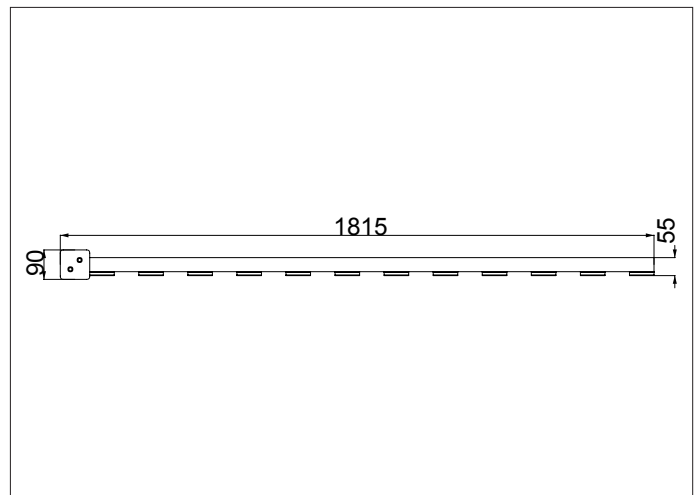

NUR101 - 600MM PALISADE FENCING

AGE RANGE N/A

MULTIPLE CHILDREN

SURFACE AREA - N/A

ALTERNATIVE PRODUCT

NUR102 - 600MM PLAYTEC FENCING

	INSTALLERS REQUIRED	2
	TIME REQUIRED	PROJECT DEPENDANT
	FOUNDATIONS	0.03M³ PER SECTION
	FREE FALL HEIGHT	N/A
	PRODUCT DIMENSIONS	H - 0.6M, W - 1.8M, D - 0.09M

NUR101 - 600MM PALISADE FENCING