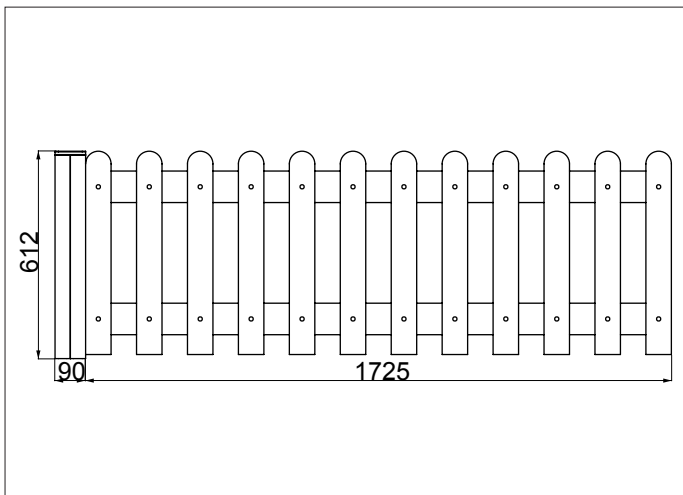

NUR101 - 600MM PALISADE FENCING

AGE RANGE N/A

MULTIPLE CHILDREN

SURFACE AREA - N/A

ALTERNATIVE PRODUCT

NUR102 - 600MM PLAYTEC FENCING

	INSTALLERS REQUIRED	2
	TIME REQUIRED	PROJECT DEPENDANT
	FOUNDATIONS	0.03M³ PER SECTION
	FREE FALL HEIGHT	N/A
	PRODUCT DIMENSIONS	H - 0.6M, W - 1.8M, D - 0.09M

NUR101 - 600MM PALISADE FENCING