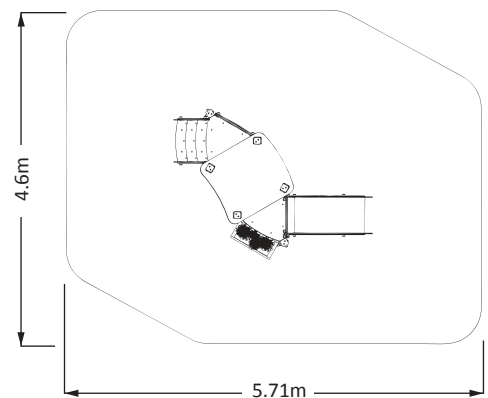

carouselmini

creative
play

FFH: 0.6m
MIN. AREA: 24.3m²

FEATURES

- whiteboard / window guard rail / 123 board / snake slide / timber guard rail / window planter / stairs

CAROUSEL mini

REF: CR101