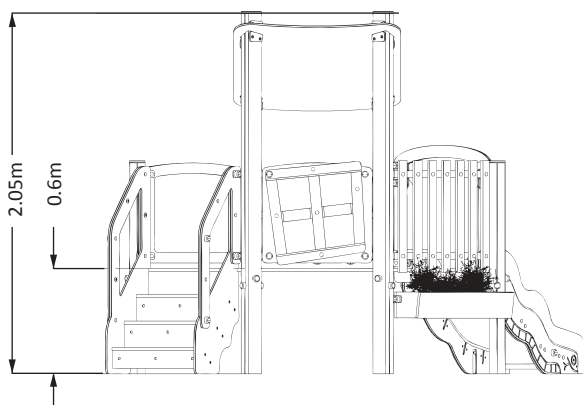

carouselmini

creative
play

FFH: 0.6m
MIN. AREA: 24.3m²

FEATURES

- whiteboard / window guard rail / 123 board / snake slide / timber guard rail / window planter / stairs

CAROUSEL mini

REF: CR101