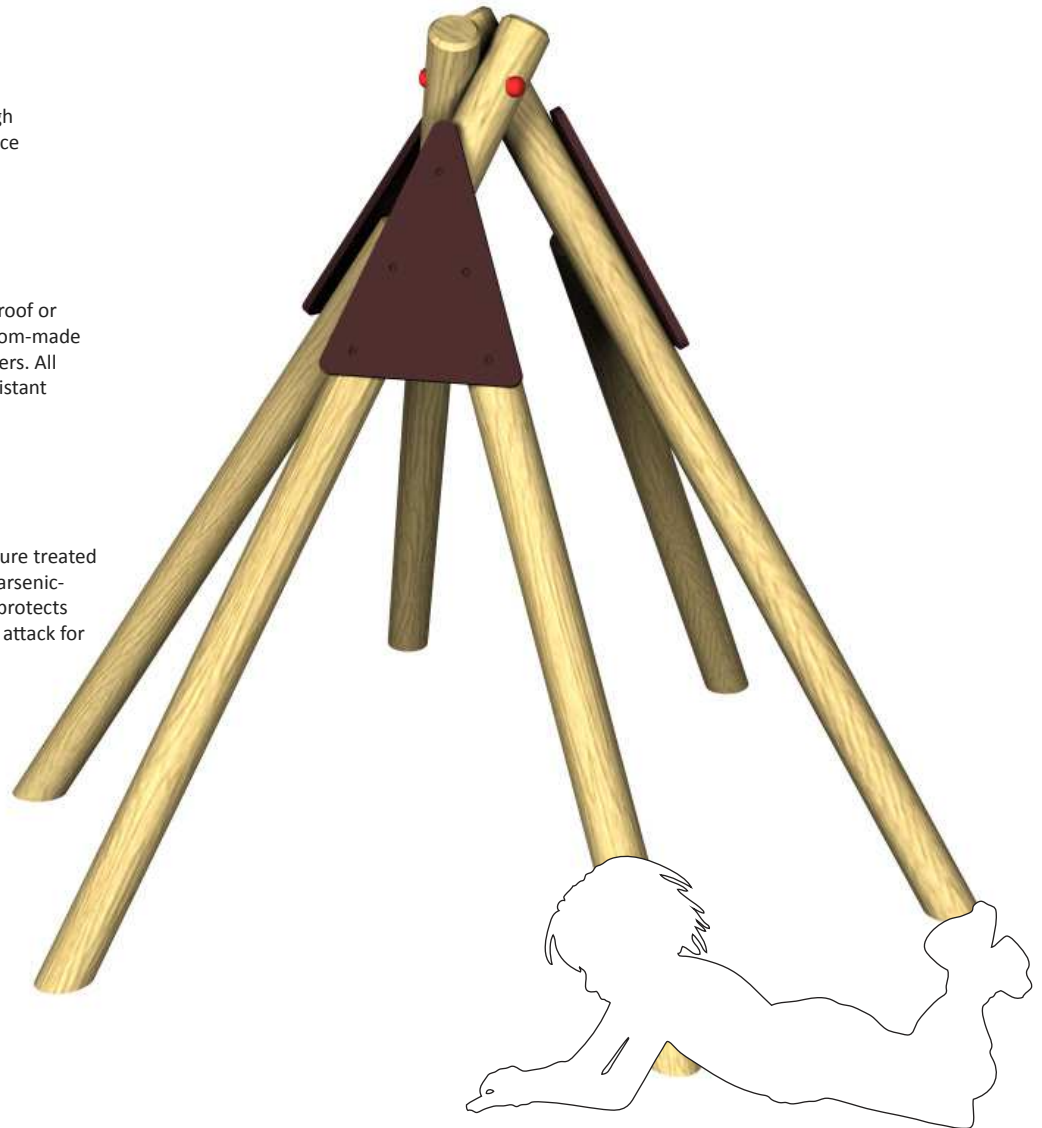

# DEN MAKING TEEPEE

creative  
play

Floors and Ramps  
Birch plywood exterior panels with a dense, rough 'wire-mesh' pattern surface to provide a slip-resistant finish.

Fastenings are tamper-proof or capped with secure custom-made plastic tamper proof covers. All footholds have a slip-resistant surface.

All our timbers are pressure treated with a chrome-free and arsenic-free preservative which protects against decay and insect attack for 20 years.

FFH: N/A  
MIN. AREA: 12.5m<sup>2</sup>