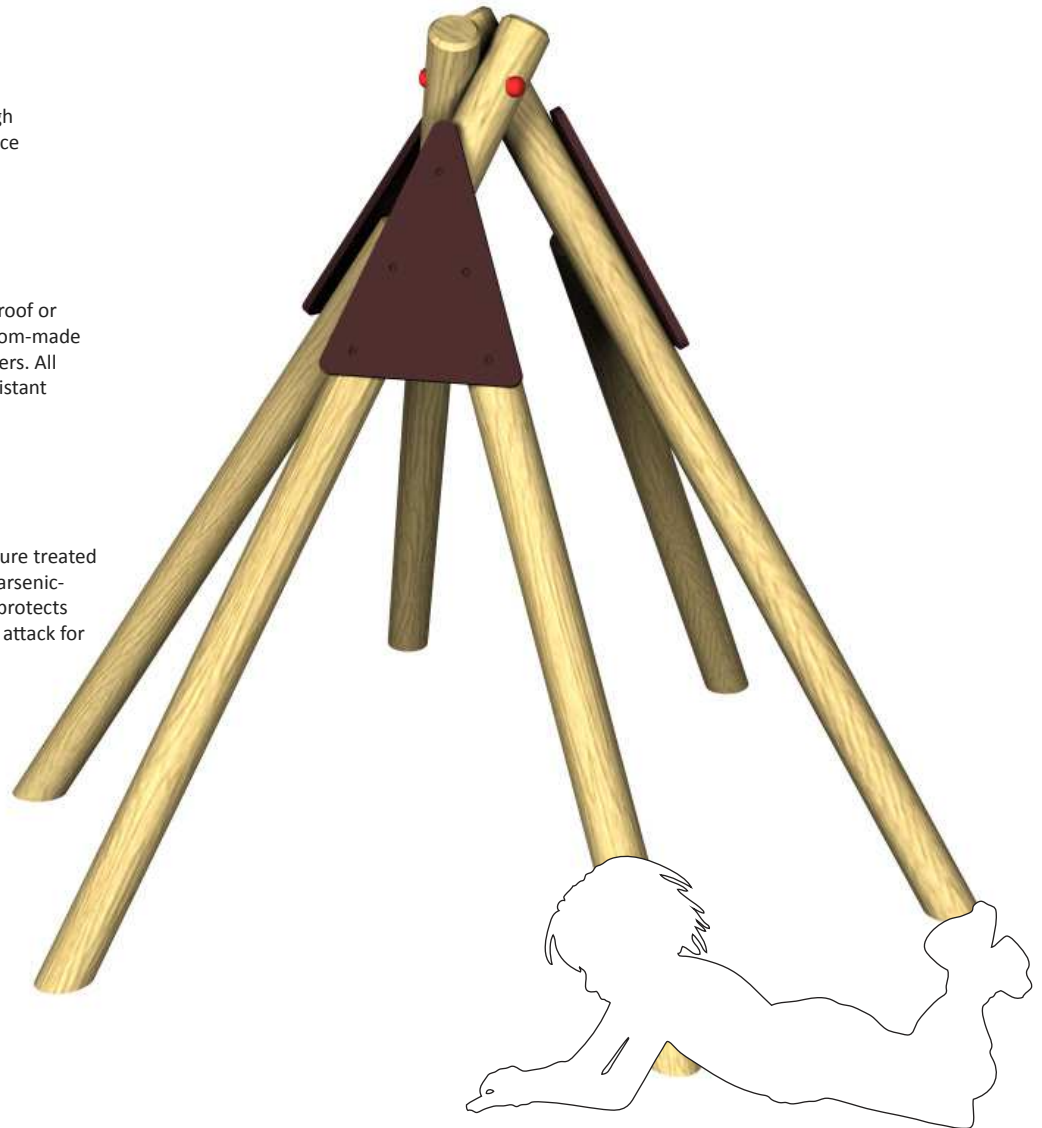

DEN MAKING TEEPEE

creative
play

Floors and Ramps
Birch plywood exterior panels with a dense, rough 'wire-mesh' pattern surface to provide a slip-resistant finish.

Fastenings are tamper-proof or capped with secure custom-made plastic tamper proof covers. All footholds have a slip-resistant surface.

All our timbers are pressure treated with a chrome-free and arsenic-free preservative which protects against decay and insect attack for 20 years.

FFH: N/A
MIN. AREA: 12.5m²