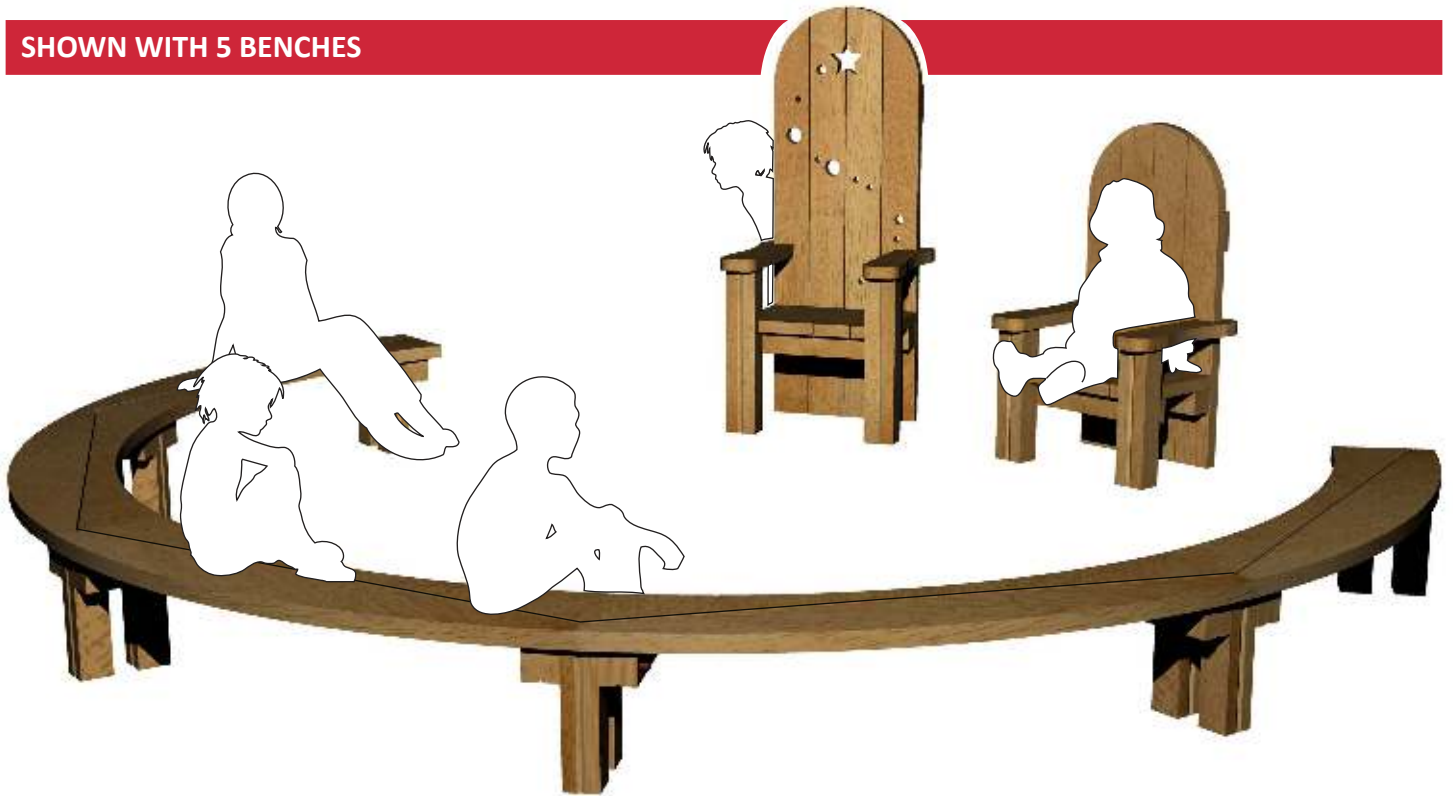

STORYTELLERS AREA

creative
play

SHOWN WITH 5 BENCHES

All our timbers are pressure treated with a chrome-free and arsenic-free preservative which protects against decay and insect attack for 20 years.

High quality countersunk torx head wood screw with special thread. Hardened steel with a brass effect finish.

SEAT HEIGHT: 0.35-0.45m
INCLUDES: 2 x storytellers chairs
5 x curved seating

SHOWN WITH 4 BENCHES

STORYTELLERS AREA

REF: CP072/STA