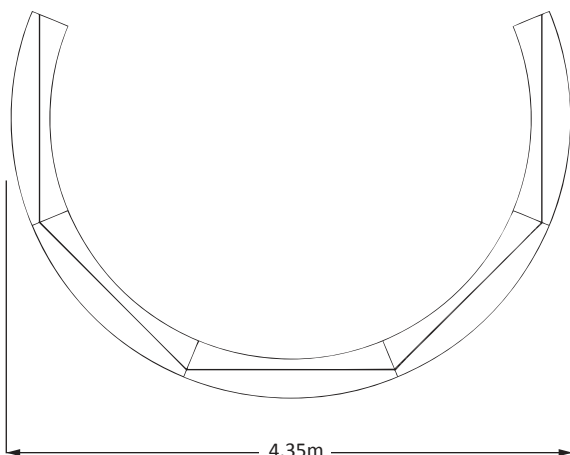

STORYTELLERS AREA

creative
play

SHOWN WITH 5 BENCHES

All our timbers are pressure treated with a chrome-free and arsenic-free preservative which protects against decay and insect attack for 20 years.

High quality countersunk torx head wood screw with special thread. Hardened steel with a brass effect finish.

SEAT HEIGHT: 0.35-0.45m
INCLUDES: 2 x storytellers chairs
5 x curved seating

SHOWN WITH 4 BENCHES

STORYTELLERS AREA

REF: CP072/STA