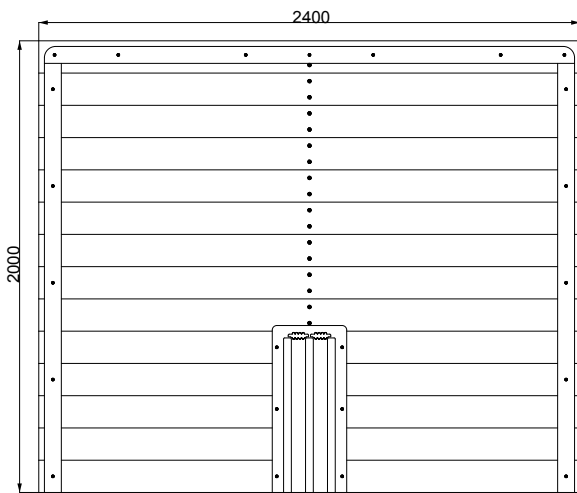

# CP067(C) - 2.4M X 2M TIMBER KICK BOARD WITH TRIM

creative  
play

**5+** 5 - 16+ YEARS

MULTIPLE PEOPLE

0M<sup>2</sup> SURFACE AREA

ALTERNATIVE PRODUCT

CP067(A) - 2.4MX2M TIMBER KICK BOARD

	INSTALLERS REQUIRED	2
	TIME REQUIRED	2 Hours
	FOUNDATIONS	0.3M <sup>3</sup>
	FREE FALL HEIGHT	0M
	OVERALL WEIGHT	TBC
	HEAVIEST PART	TBC
	LARGEST PART	H - 2M W - 2.4M

## CP067(C) - 2.4M X 2M TIMBER KICK BOARD WITH TRIM

☎ 01244 375 627

✉ sales@creativeplayuk.com

🌐 www.creativeplayuk.com