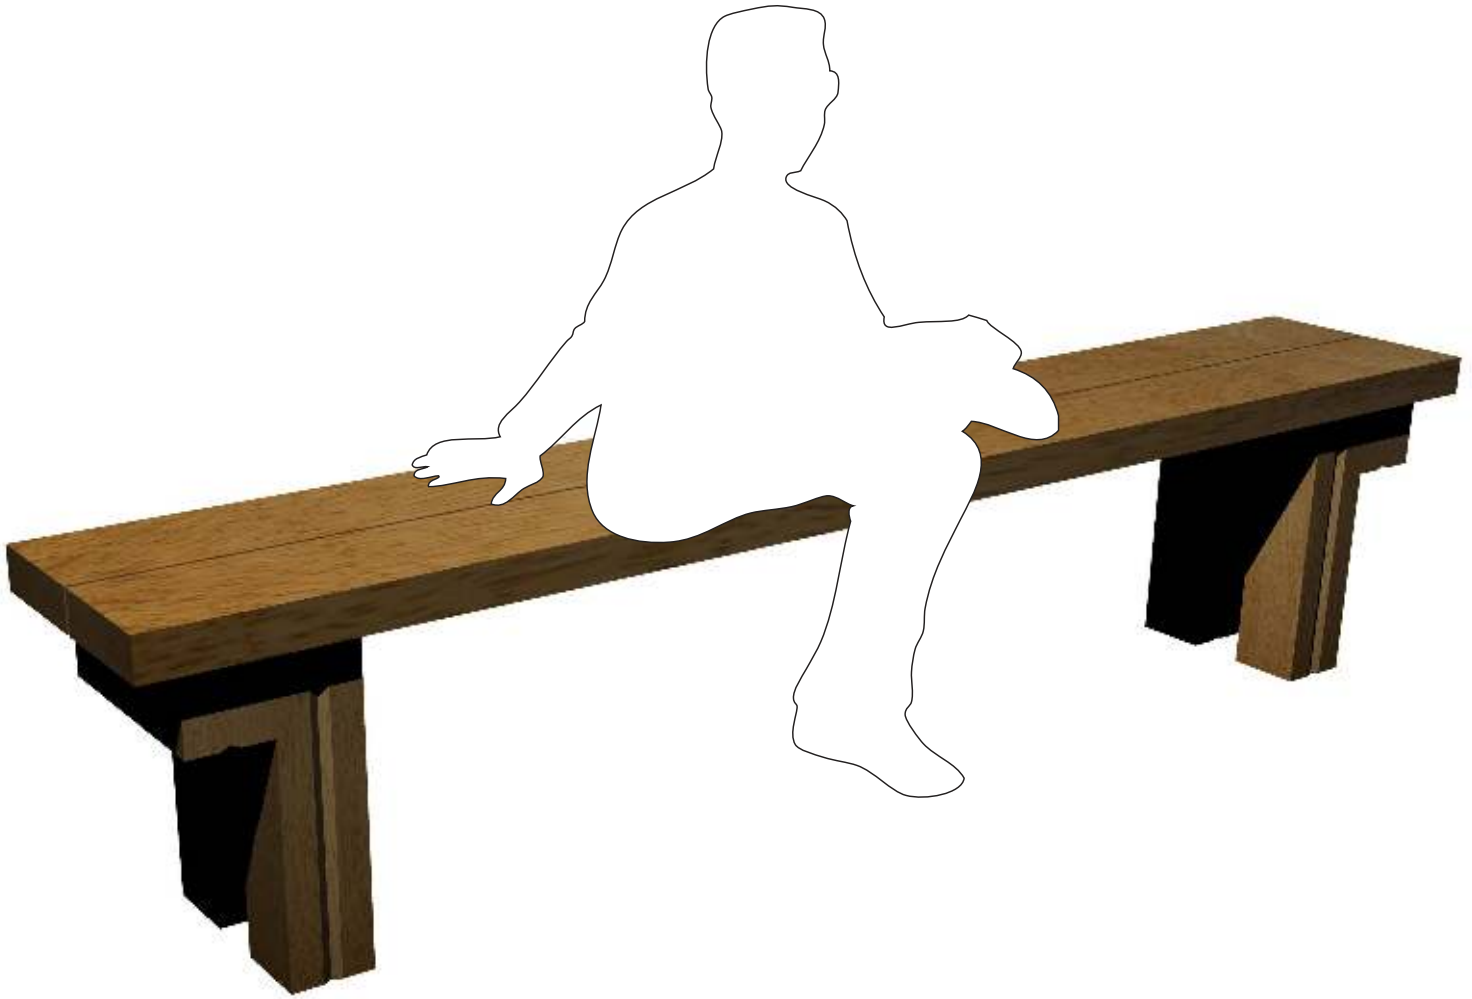

BASIC BENCH

creative
play

All our timbers are pressure treated with a chrome-free and arsenic-free preservative which protects against decay and insect attack for 20 years.

High quality countersunk torx head wood screw with special thread. Hardened steel with a brass effect finish.

SEAT HEIGHT: 0.4m
LENGTH: 1.8m