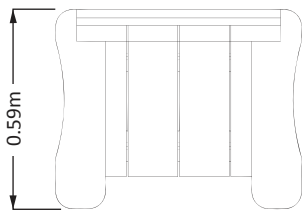

# NURSERY Storytellers Chair

creative  
play

**SEAT HEIGHT: 0.35m**  
**HEIGHT: 1.25m**