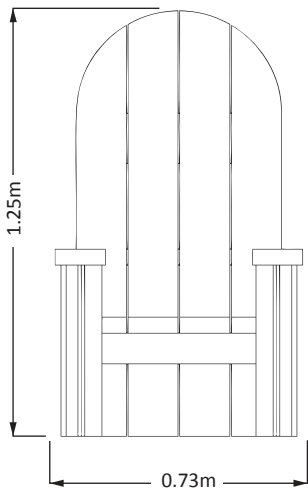

# NURSERY Storytellers Chair

creative  
play

**SEAT HEIGHT: 0.35m**  
**HEIGHT: 1.25m**

## CUT-OUT OPTION

All our timbers are pressure treated with a chrome-free and arsenic-free preservative which protects against decay and insect attack for 20 years.

High quality countersunk torx head wood screw with special thread. Hardened steel with a brass effect finish.