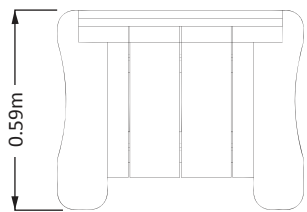

# STORYTELLERS CHAIR

creative  
play

**SEAT HEIGHT:** 0.45m  
**HEIGHT:** 1.65m

All our timbers are pressure treated with a chrome-free and arsenic-free preservative which protects against decay and insect attack for 20 years.

High quality countersunk torx head wood screw with special thread. Hardened steel with a brass effect finish.