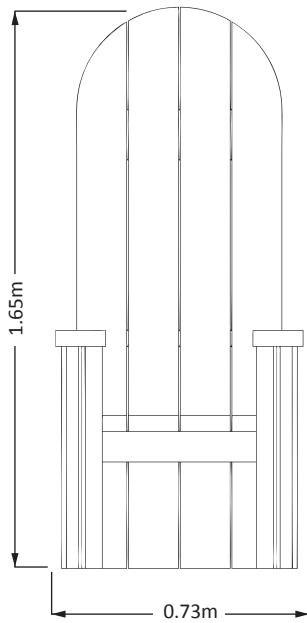

# STORYTELLERS CHAIR

creative  
play

**SEAT HEIGHT:** 0.45m  
**HEIGHT:** 1.65m

All our timbers are pressure treated with a chrome-free and arsenic-free preservative which protects against decay and insect attack for 20 years.

High quality countersunk torx head wood screw with special thread. Hardened steel with a brass effect finish.