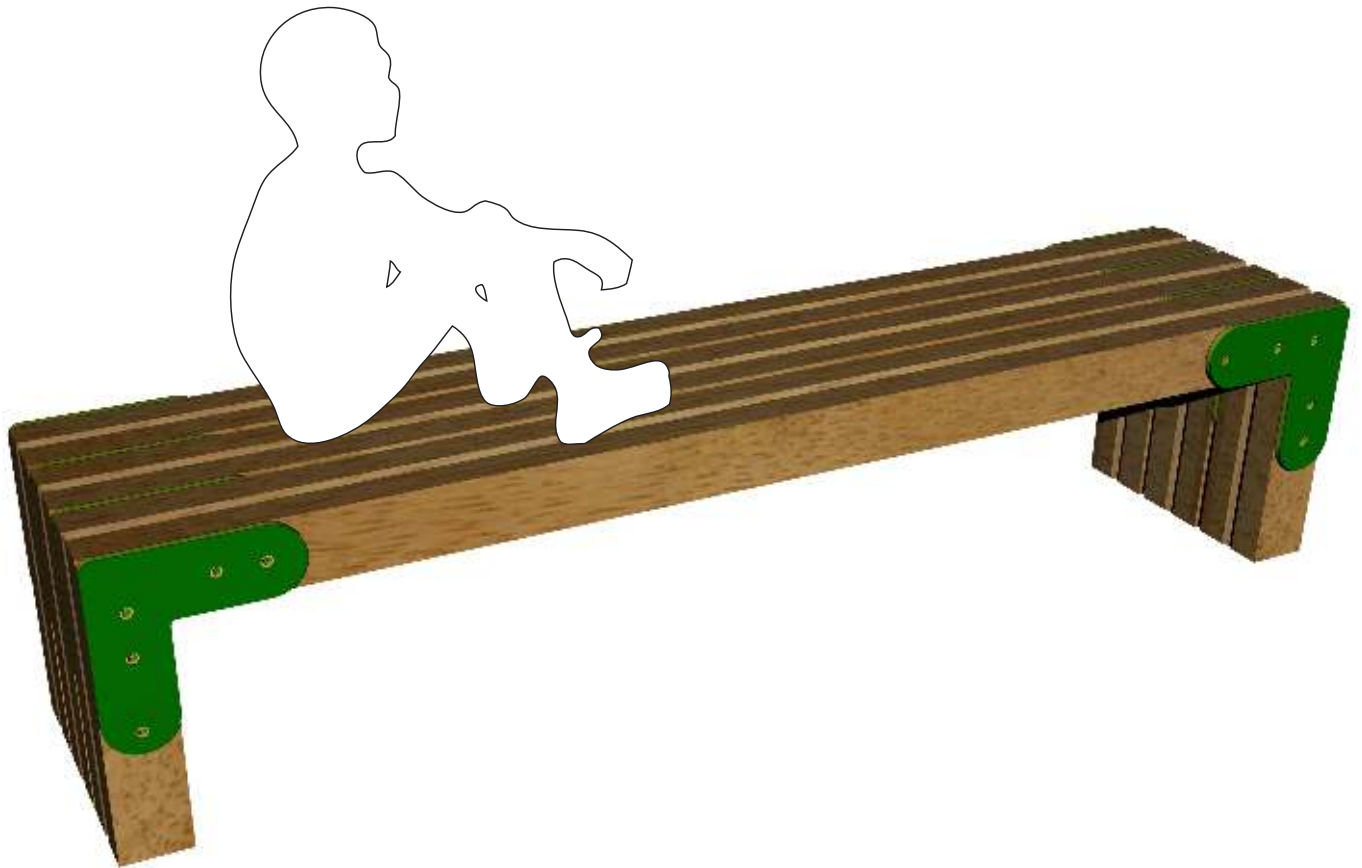

ONE-20 BENCH

creative
play

All our timbers are pressure treated with a chrome-free and arsenic-free preservative which protects against decay and insect attack for 20 years.

High quality countersunk torx head wood screw with special thread. Hardened steel with a brass effect finish.

SEAT HEIGHT: 0.4m
LENGTH: 1.8m