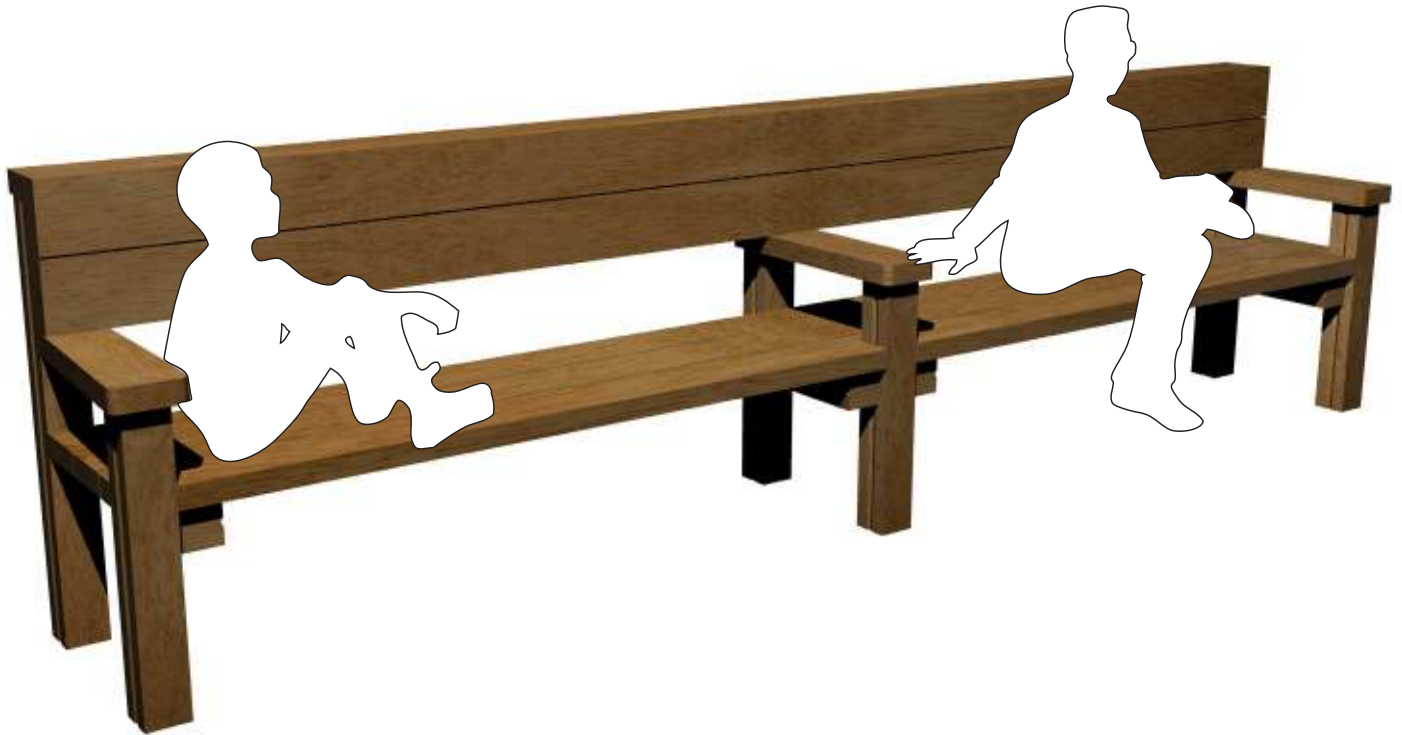

# PARK BENCH - Double Length

creative  
play

All our timbers are pressure treated with a chrome-free and arsenic-free preservative which protects against decay and insect attack for 20 years.

High quality countersunk torx head wood screw with special thread. Hardened steel with a brass effect finish.

**SEAT HEIGHT: 0.45m**  
**LENGTH: 3.6m**