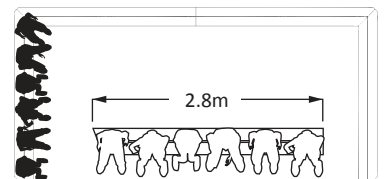

SEAT HEIGHT: 0.4m
MIN. AREA: 40m²
min. area includes 1m freespace

Seating up to **24**