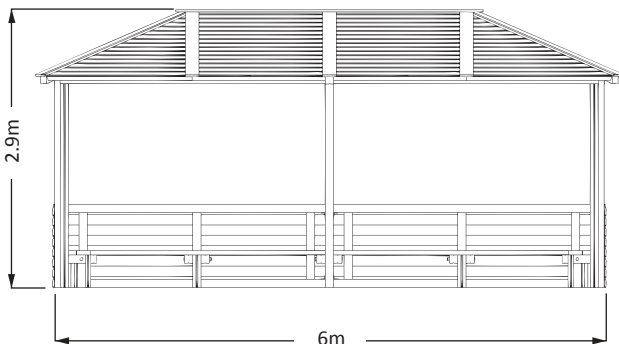

SEAT HEIGHT: 0.4m
MIN. AREA: 40m²
min. area includes 1m freespace

Seating up to **24**