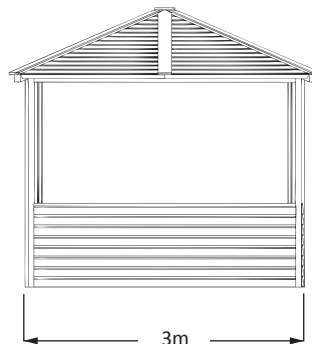

SEAT HEIGHT: 0.4m
MIN. AREA: 40m²
min. area includes 1m freespace

Seating up to **24**