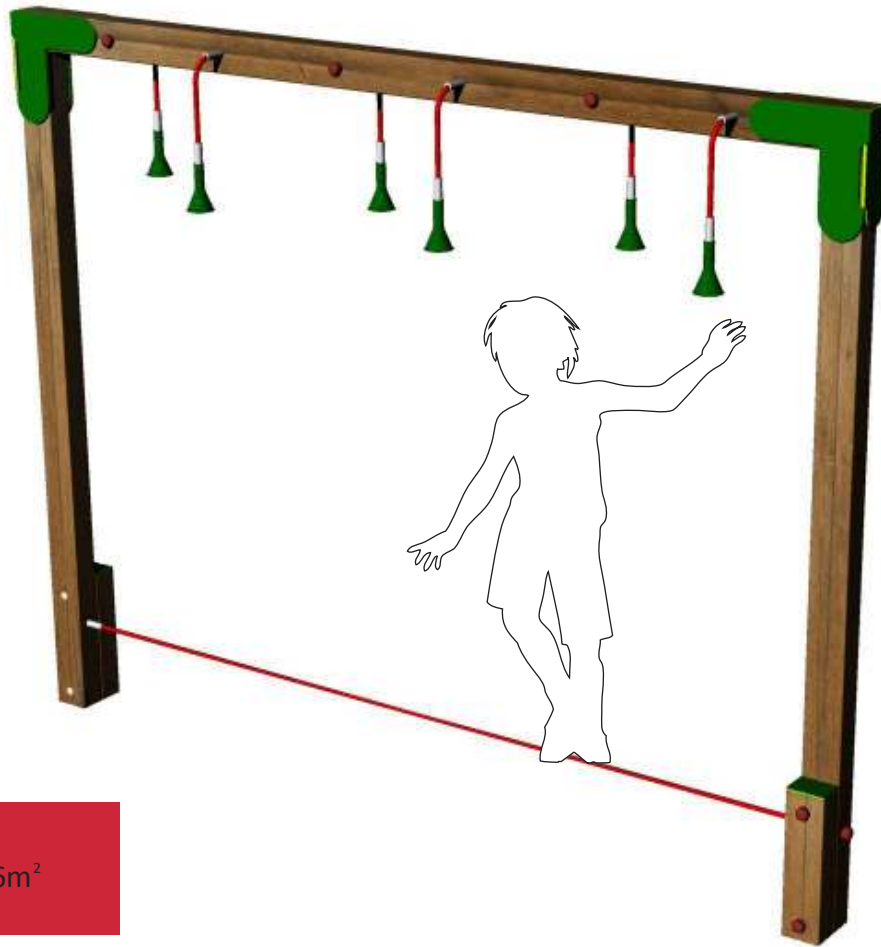

GRIPPED ROPE WALK

creative
play

FFH: 0.5
MIN. AREA: 18.6m²

Ropes and nets
Polypropylene covered
multi-filament steel core
rope secured with hydraulically
pressed end connections and custom made
tamper-proof net joints.

Fastenings are tamper-
proof or capped with
secure custom-made
plastic tamper proof
covers. All footholds
have a slip-resistant
surface.

All our timbers are
pressure treated with a
chrome-free and arsenic-
free preservative which
protects against decay
and insect attack for 20
years.