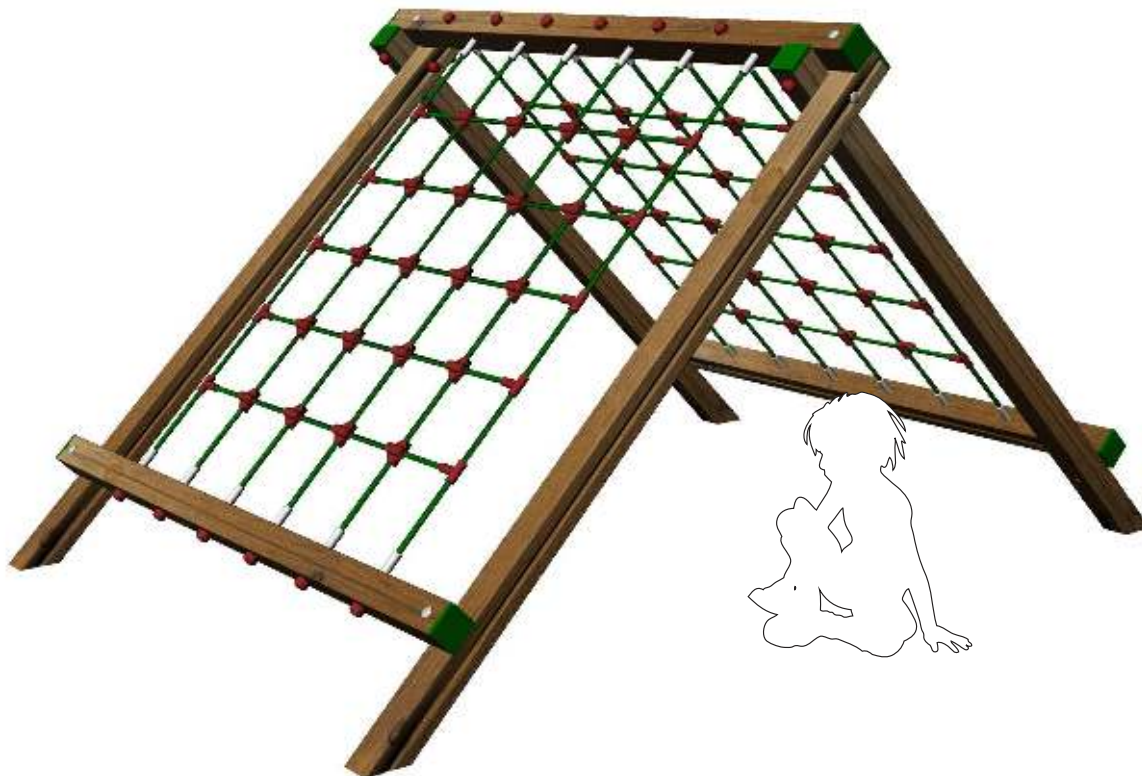

A-FRAME Double Net

creative
play

FFH: 1.5
MIN. AREA: 29.3m²

Ropes and nets
Polypropylene covered
multi-filament steel core rope
secured with hydraulically
pressed end connections and
custom made tamper-proof
net joints.

Fastenings are
tamper-proof or
capped with secure
custom-made plastic
tamper proof covers.
All footholds have a
slip-resistant surface.

All our timbers are
pressure treated with a
chrome-free and arsenic-
free preservative which
protects against decay
and insect attack for 20
years.