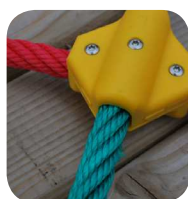

ROPE WALK

creative
play

FFH: 0.5m
MIN. AREA: 25m²

Ropes and nets
Polypropylene covered multi-filament steel core rope secured with hydraulically pressed end connections and custom made tamper-proof net joints.

Fastenings are tamper-proof or capped with secure custom-made plastic tamper proof covers. All footholds have a slip-resistant surface.

All our timbers are pressure treated with a chrome-free and arsenic-free preservative which protects against decay and insect attack for 20 years.