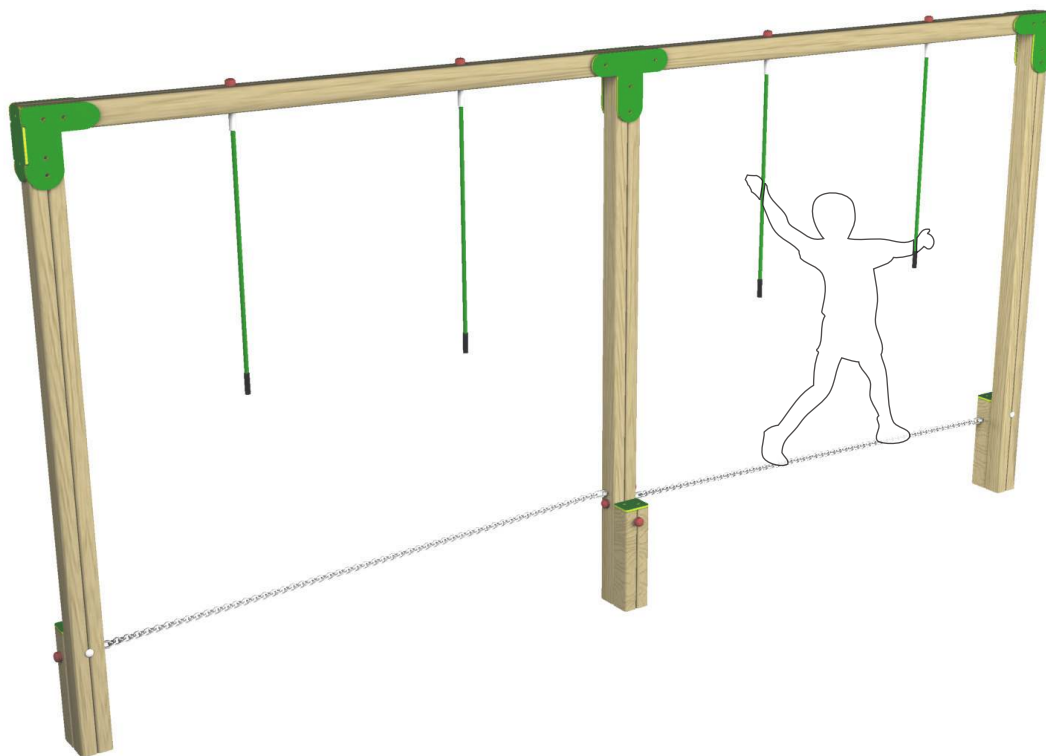

ROPE WALK

creative
play

FFH: 0.5m
MIN. AREA: 25m²

Ropes and nets
Polypropylene covered multi-filament steel core rope secured with hydraulically pressed end connections and custom made tamper-proof net joints.

Fastenings are tamper-proof or capped with secure custom-made plastic tamper proof covers. All footholds have a slip-resistant surface.

All our timbers are pressure treated with a chrome-free and arsenic-free preservative which protects against decay and insect attack for 20 years.