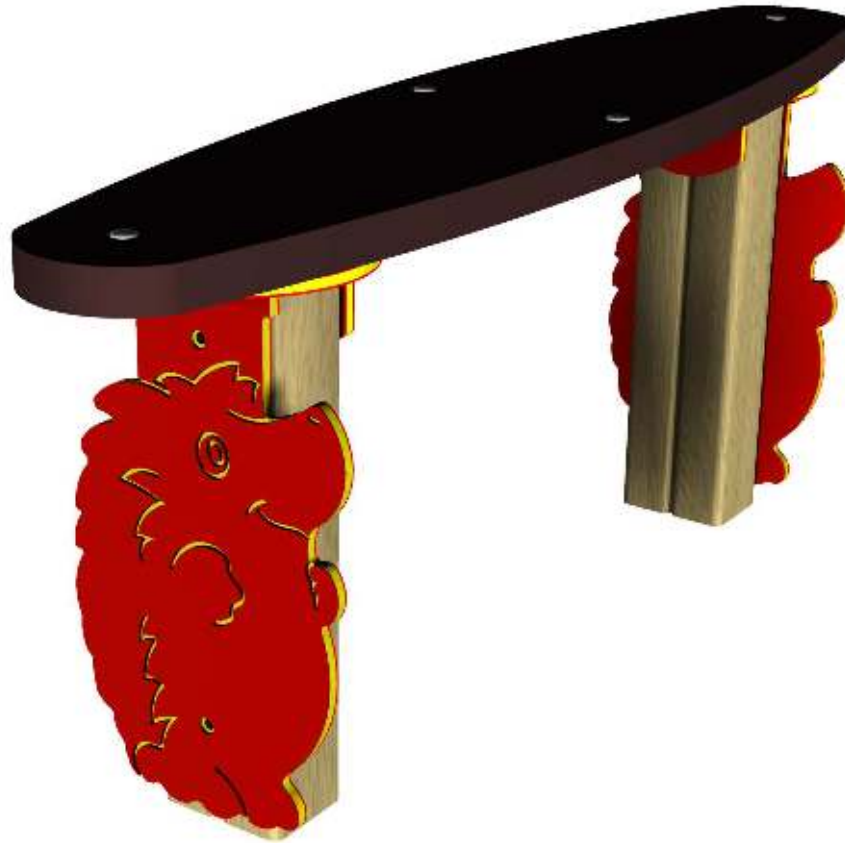

HEDGEHOG ANIMAL BENCH

creative
play

All our timbers are pressure treated with a chrome-free and arsenic-free preservative which protects against decay and insect attack for 20 years.

Floors and Ramps
Birch plywood exterior panels with a dense, rough 'wire-mesh' pattern surface to provide a slip-resistant finish.

High specification, self-coloured, co-extruded polyethylene panels. This material is extremely durable, will not fade in sunshine, it is unaffected by moisture, will not delaminate.