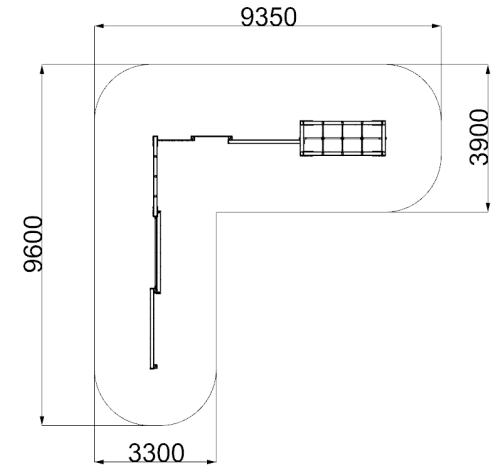

ADVENTURE TRAIL 6 - L SHAPED

creative
play

AT6-L

**Measurements in millimetres*

PRODUCT INFORMATION

PRODUCT CODE

AT6-L

DIMENSIONS LXWXH

1M X 6.6M X 2.35M

AGE RANGE

3+

SPARE PART AVAILABILITY

2-4 WEEKS

TECHNICAL INFORMATION

FREE FALL HEIGHT

0.6M

MINIMUM AREA

9.6MX9.35M

MIN. SURFACING AREA

70SQM

STANDARDS COMPLIANCE

BSEN1176

DOWNLOADS

PRODUCT WEBPAGE