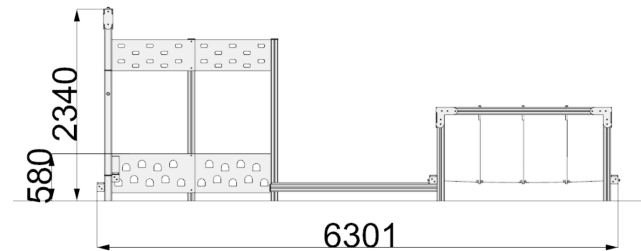

ADVENTURE TRAIL 6 - L SHAPED

creative
play

AT6-L

**Measurements in millimetres*

PRODUCT INFORMATION

PRODUCT CODE

AT6-L

DIMENSIONS LXWXH

1M X 6.6M X 2.35M

AGE RANGE

3+

SPARE PART AVAILABILITY

2-4 WEEKS

TECHNICAL INFORMATION

FREE FALL HEIGHT

0.6M