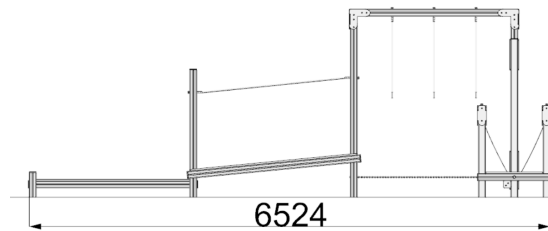

ADVENTURE TRAIL 6 - L SHAPED

creative
play

AT6-L

**Measurements in millimetres*

PRODUCT INFORMATION

PRODUCT CODE

AT6-L

DIMENSIONS LXWXH

1M X 6.6M X 2.35M

AGE RANGE

3+

SPARE PART AVAILABILITY

2-4 WEEKS

TECHNICAL INFORMATION

FREE FALL HEIGHT

0.6M