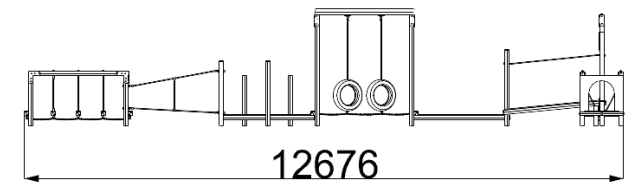

ADVENTURE TRAIL 12- L SHAPED

creative
play

AT12-L

**Measurements in millimetres*

PRODUCT INFORMATION

PRODUCT CODE AT12-L

DIMENSIONS LXWXH
12.75M X
12.68MX2.46M

AGE RANGE 5+

SPARE PART AVAILABILITY 2-4 WEEKS

TECHNICAL INFORMATION

FREE FALL HEIGHT 1M

MINIMUM AREA 15.70MX15.75M

MIN. SURFACING AREA 248 SQM

STANDARDS COMPLIANCE BSEN1176

DOWNLOADS

PRODUCT WEBPAGE 