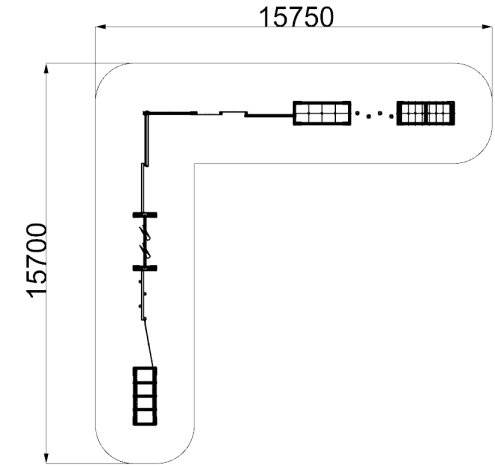

ADVENTURE TRAIL 12- L SHAPED

creative
play

AT12-L

**Measurements in millimetres*

PRODUCT INFORMATION

PRODUCT CODE AT12-L

DIMENSIONS LXWXH
12.75M X
12.68MX2.46M

AGE RANGE 5+

SPARE PART AVAILABILITY 2-4 WEEKS

TECHNICAL INFORMATION

FREE FALL HEIGHT 1M

MINIMUM AREA 15.70MX15.75M

MIN. SURFACING AREA 248 SQM

STANDARDS COMPLIANCE BSEN1176

DOWNLOADS

PRODUCT WEBPAGE 