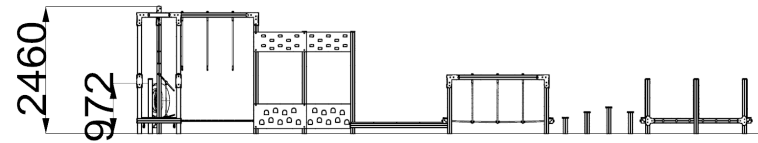

ADVENTURE TRAIL 12- L SHAPED

creative
play

AT12-L

**Measurements in millimetres*

PRODUCT INFORMATION

PRODUCT CODE AT12-L

DIMENSIONS LXWXH
12.75M X
12.68MX2.46M

AGE RANGE 5+

SPARE PART AVAILABILITY 2-4 WEEKS

TECHNICAL INFORMATION

FREE FALL HEIGHT 1M

MINIMUM AREA 15.70MX15.75M

MIN. SURFACING AREA 248 SQM

STANDARDS COMPLIANCE BSEN1176

DOWNLOADS

PRODUCT WEBPAGE 