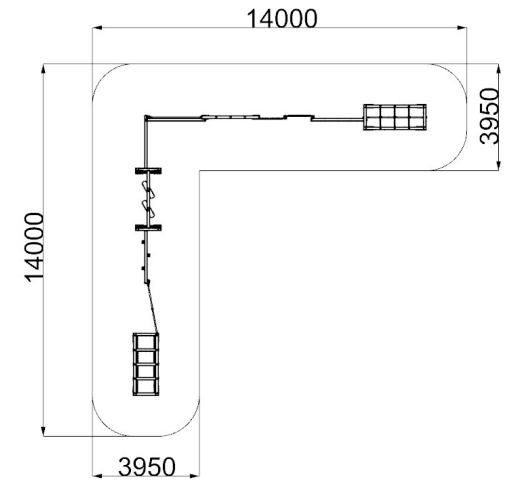

ADVENTURE TRAIL 10 - L

creative
play

AT10-L

**Measurements in millimetres*

PRODUCT INFORMATION	
PRODUCT CODE	AT10-L
DIMENSIONS LXWXH	10.74M X 10.66M X 2.46M
AGE RANGE	5+
SPARE PART AVAILABILITY	2-4 WEEKS

TECHNICAL INFORMATION	
FREE FALL HEIGHT	1M
MINIMUM AREA	14MX14M
MIN. SURFACING AREA	196SQM
STANDARDS COMPLIANCE	BSEN1176