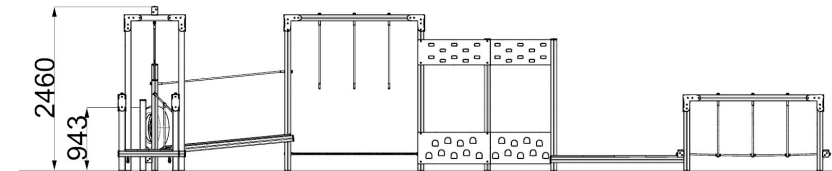

ADVENTURE TRAIL 10 - L

creative
play

AT10-L

**Measurements in millimetres*

PRODUCT INFORMATION	
PRODUCT CODE	AT10-L
DIMENSIONS LXWXH	10.74M X 10.66M X 2.46M
AGE RANGE	5+
SPARE PART AVAILABILITY	2-4 WEEKS

TECHNICAL INFORMATION	
FREE FALL HEIGHT	1M
MINIMUM AREA	14MX14M
MIN. SURFACING AREA	196SQM
STANDARDS COMPLIANCE	BSEN1176