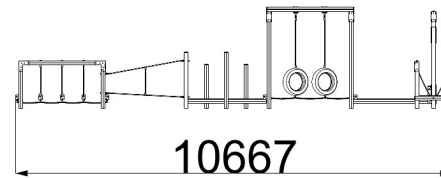

ADVENTURE TRAIL 10 - L

creative
play

AT10-L

**Measurements in millimetres*

PRODUCT INFORMATION	
PRODUCT CODE	AT10-L
DIMENSIONS LXWXH	10.74M X 10.66M X 2.46M
AGE RANGE	5+
SPARE PART AVAILABILITY	2-4 WEEKS

TECHNICAL INFORMATION	
FREE FALL HEIGHT	1M
MINIMUM AREA	14MX14M
MIN. SURFACING AREA	196SQM
STANDARDS COMPLIANCE	BSEN1176