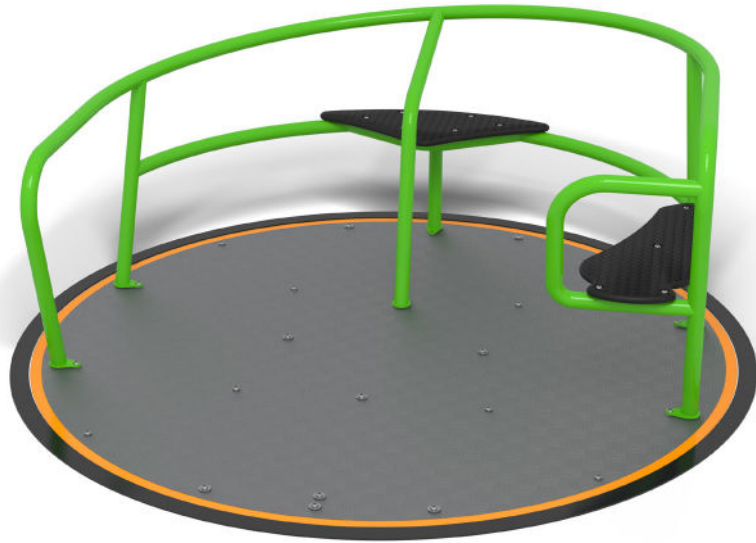

WHEELCHAIR INCLUSIVE ROUNDABOUT

creative
play

SR301

* Measurements in millimetres

PRODUCT INFORMATION

PRODUCT CODE SR301

DIMENSIONS LXWXH 2M X 2M X 0.8M

AGE RANGE 5+

SPARE PART AVAILABILITY 2-4 WEEKS

TECHNICAL INFORMATION

FREE FALL HEIGHT 1.0M

MINIMUM AREA 6M X 6M

MIN. SURFACING AREA 30 SQM

STANDARDS COMPLIANCE BSEN1176

DOWNLOADS

PRODUCT WEBPAGE 