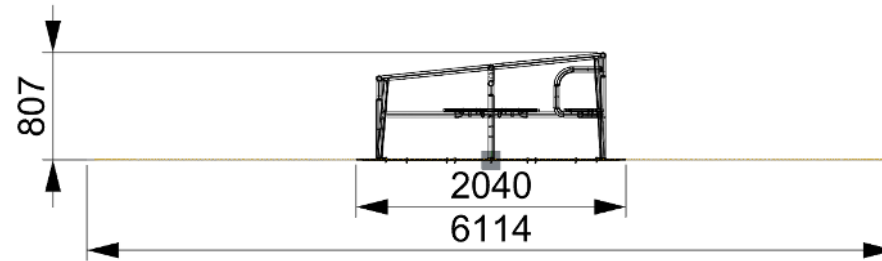

WHEELCHAIR INCLUSIVE ROUNDABOUT

creative
play

SR301

* Measurements in millimetres

PRODUCT INFORMATION

PRODUCT CODE SR301

DIMENSIONS LXWXH 2M X 2M X 0.8M

AGE RANGE 5+

SPARE PART AVAILABILITY 2-4 WEEKS

TECHNICAL INFORMATION

FREE FALL HEIGHT 1.0M

MINIMUM AREA 6M X 6M

MIN. SURFACING AREA 30 SQM

STANDARDS COMPLIANCE BSEN1176

DOWNLOADS

PRODUCT WEBPAGE 