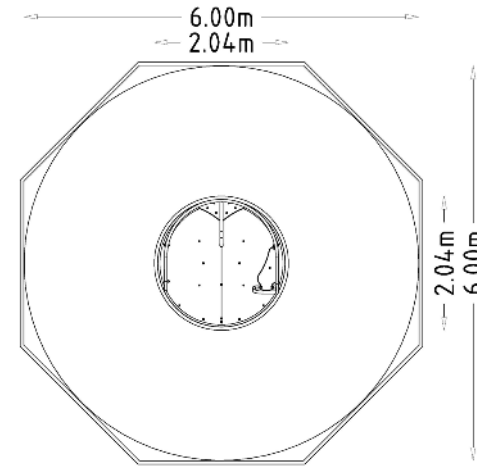

WHEELCHAIR INCLUSIVE ROUNDABOUT

creative
play

SR301

* Measurements in millimetres

PRODUCT INFORMATION

PRODUCT CODE SR301

DIMENSIONS LXWXH 2M X 2M X 0.8M

AGE RANGE 5+

SPARE PART AVAILABILITY 2-4 WEEKS

TECHNICAL INFORMATION

FREE FALL HEIGHT 1.0M

MINIMUM AREA 6M X 6M

MIN. SURFACING AREA 30 SQM

STANDARDS COMPLIANCE BSEN1176

DOWNLOADS

PRODUCT WEBPAGE 