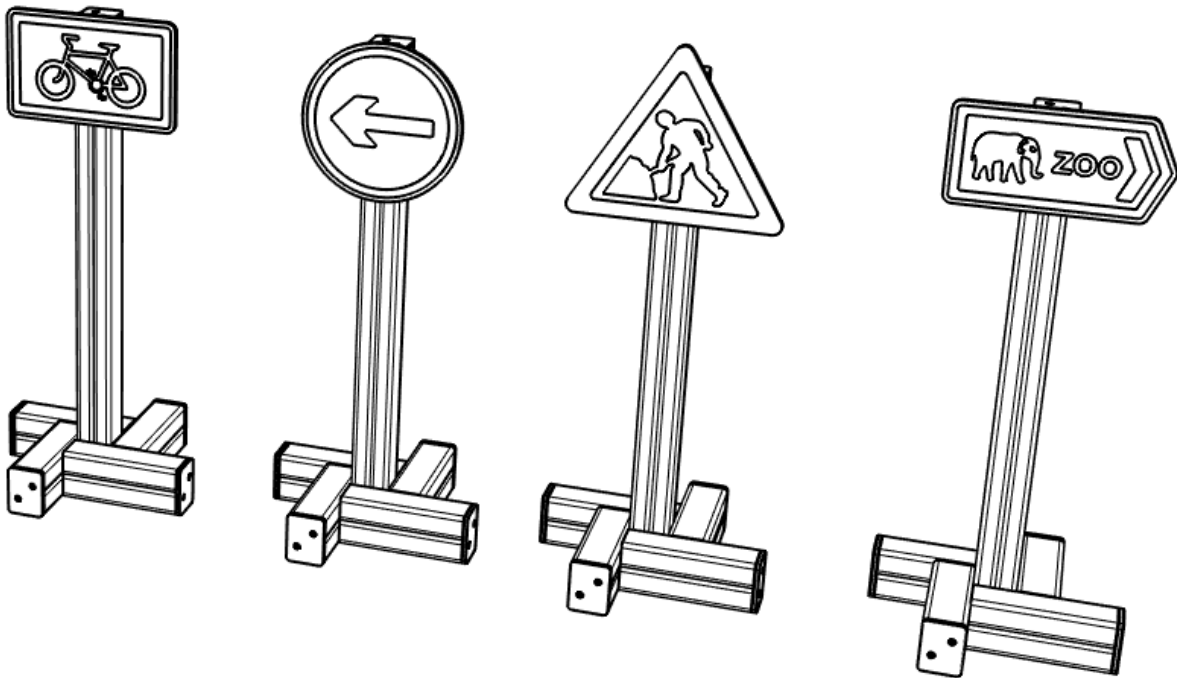

PP301 - PLAYTOWN SIGN PACK

Installation Instructions