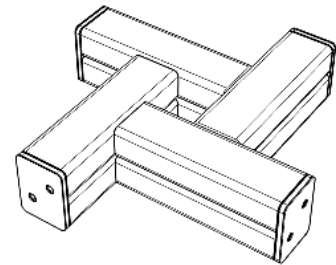

## GUARD RAIL ASSEMBLY

x18

97.M8X80FH

x36

97.M8X180CSK

x9

PP301 - ASSEMBLY

# INSTALLATION INSTRUCTIONS

- 1** ATTACH PLAYTEC SIGN TO UPRIGHT TIMBER PP301a  
USING - 97.M8X80FH - QUANTITY X 2 (PER SIGN)

- 2** PLEASE NOTE  
USING - 97.M8X180CSK - QUANTITY X 4 (PER SIGN)