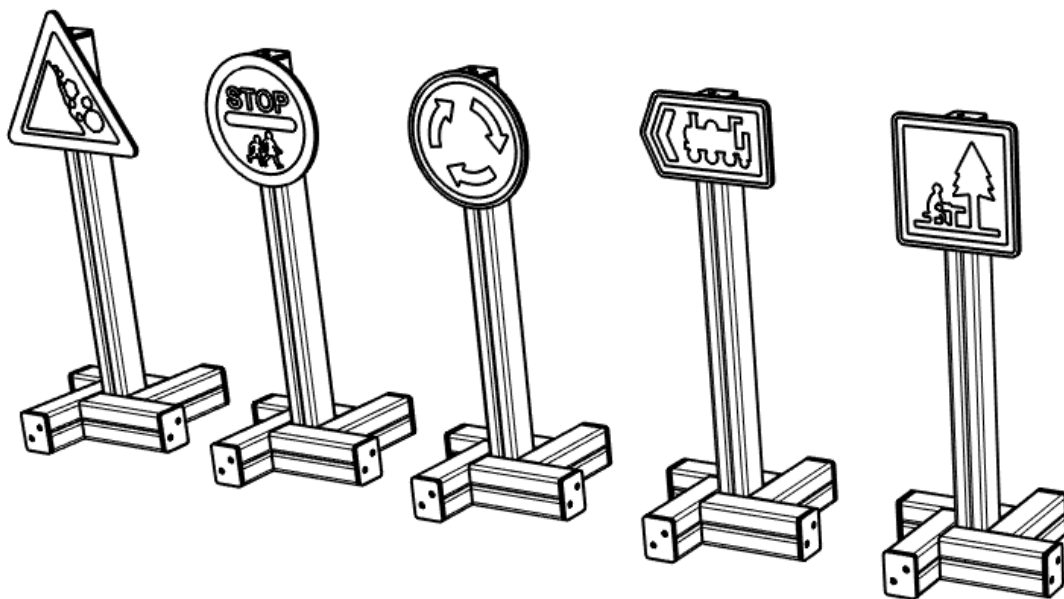

# PP301 - PLAYTOWN SIGN PACK

# PARTS REQUIRED