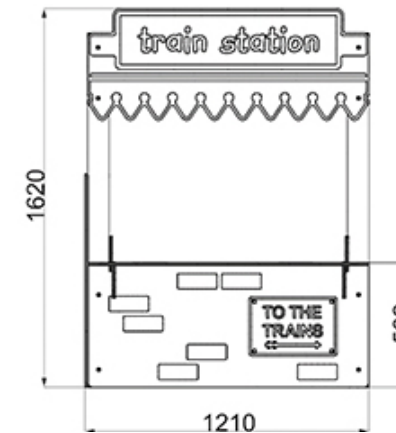

TRAIN STATION PLAYTOWN PANEL

PP107

**Measurements in millimetres*

PRODUCT INFORMATION

PRODUCT CODE

PP107

DIMENSIONS LXWXH

1.83M X 1.21M X 1.65M

AGE RANGE

3+

SPARE PART AVAILABILITY

2-4 WEEKS

TECHNICAL INFORMATION

FREE FALL HEIGHT

N/A

MINIMUM AREA