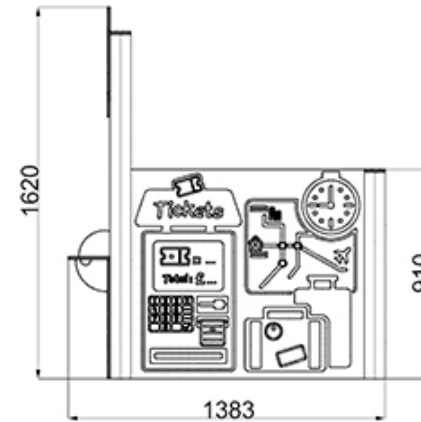

TRAIN STATION PLAYTOWN PANEL

PP107

**Measurements in millimetres*

PRODUCT INFORMATION

PRODUCT CODE

PP107

DIMENSIONS LXWXH

1.83M X 1.21M X 1.65M

AGE RANGE

3+

SPARE PART AVAILABILITY

2-4 WEEKS

TECHNICAL INFORMATION

FREE FALL HEIGHT

N/A

MINIMUM AREA