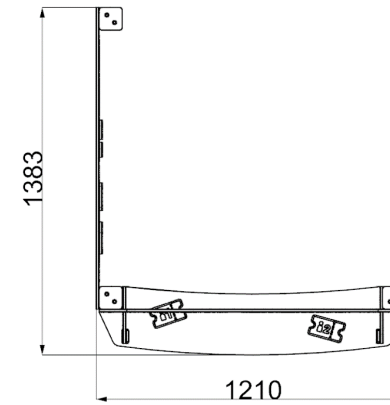

TRAIN STATION PLAYTOWN PANEL

PP107

**Measurements in millimetres*

PRODUCT INFORMATION

PRODUCT CODE

PP107

DIMENSIONS LXWXH

1.83M X 1.21M X 1.65M

AGE RANGE

3+

SPARE PART AVAILABILITY

2-4 WEEKS

TECHNICAL INFORMATION

FREE FALL HEIGHT

N/A

MINIMUM AREA