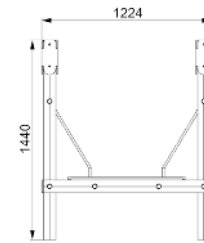

CLATTERBRIDGE

creative
play

CH106

**Measurements in millimetres*

PRODUCT INFORMATION

PRODUCT CODE CH106

DIMENSIONS LXWXH 2.3M X 1.2M X 1.3M

AGE RANGE 3+

SPARE PART AVAILABILITY 2-4 WEEKS

TECHNICAL INFORMATION

FREE FALL HEIGHT 0.5M

MINIMUM AREA 5.3M X 4.2M

MIN. SURFACING AREA 21 SQM

STANDARDS COMPLIANCE BSEN1176

DOWNLOADS

PRODUCT WEBPAGE 