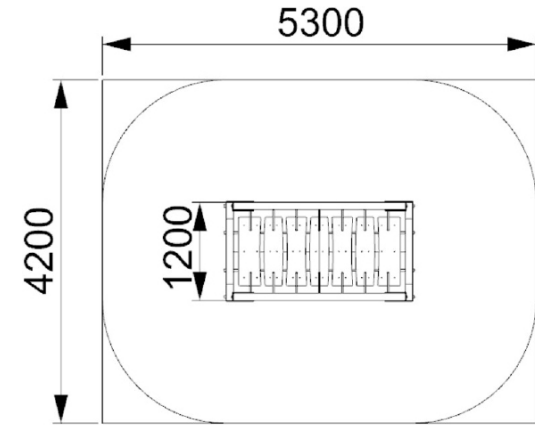

CLATTERBRIDGE

creative
play

CH106

**Measurements in millimetres*

PRODUCT INFORMATION

PRODUCT CODE CH106

DIMENSIONS LXWXH 2.3M X 1.2M X 1.3M

AGE RANGE 3+

SPARE PART AVAILABILITY 2-4 WEEKS

TECHNICAL INFORMATION

FREE FALL HEIGHT 0.5M

MINIMUM AREA 5.3M X 4.2M

MIN. SURFACING AREA 21 SQM

STANDARDS COMPLIANCE BSEN1176

DOWNLOADS

PRODUCT WEBPAGE 