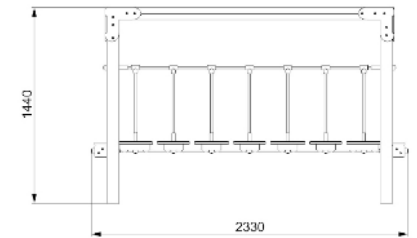

CLATTERBRIDGE

creative
play

CH106

**Measurements in millimetres*

PRODUCT INFORMATION

PRODUCT CODE CH106

DIMENSIONS LXWXH 2.3M X 1.2M X 1.3M

AGE RANGE 3+

SPARE PART AVAILABILITY 2-4 WEEKS

TECHNICAL INFORMATION

FREE FALL HEIGHT 0.5M

MINIMUM AREA 5.3M X 4.2M

MIN. SURFACING AREA 21 SQM

STANDARDS COMPLIANCE BSEN1176

DOWNLOADS

PRODUCT WEBPAGE 