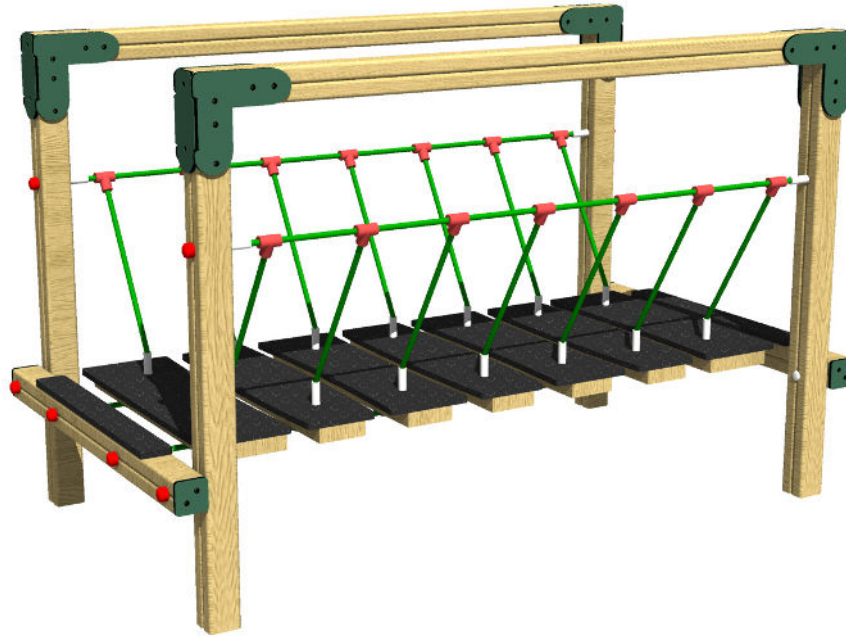

CLATTERBRIDGE

creative
play

CH106

**Measurements in millimetres*

PRODUCT INFORMATION

PRODUCT CODE CH106

DIMENSIONS LXWXH 2.3M X 1.2M X 1.3M

AGE RANGE 3+

SPARE PART AVAILABILITY 2-4 WEEKS

TECHNICAL INFORMATION

FREE FALL HEIGHT 0.5M

MINIMUM AREA 5.3M X 4.2M

MIN. SURFACING AREA 21 SQM

STANDARDS COMPLIANCE BSEN1176

DOWNLOADS

PRODUCT WEBPAGE 