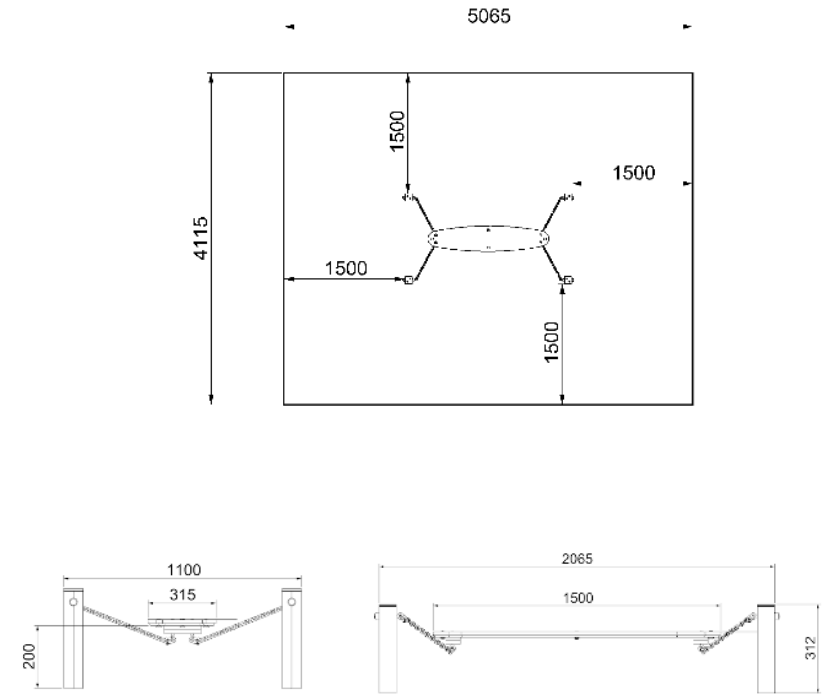

# MOVING BEAM

**creative**  
play

CH105

*\*Measurements in millimetres*

## PRODUCT INFORMATION

PRODUCT CODE CH105

DIMENSIONS LXWXH 2.06X 1.1M X 3.1M

AGE RANGE 3+

SPARE PART AVAILABILITY 2-4 WEEKS

## TECHNICAL INFORMATION

FREE FALL HEIGHT 0.31M

MINIMUM AREA 4.1M X 5.1M

MIN. SURFACING AREA 21 SQM

STANDARDS COMPLIANCE BSEN1176