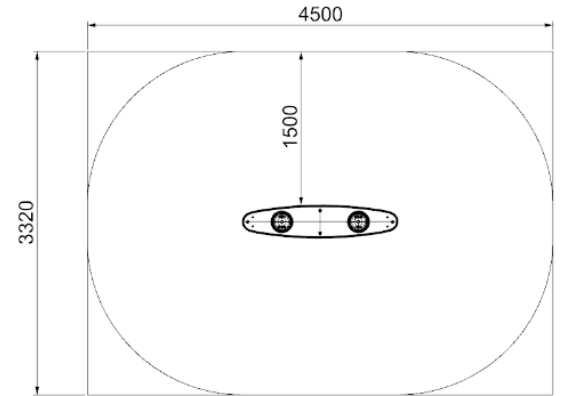

JELLY BOARD

CH103

creative
play

**Measurements in millimetres*

PRODUCT INFORMATION

PRODUCT CODE CH103

DIMENSIONS LXWXH 1.5X 0.3M X 0.4M

AGE RANGE 3+

SPARE PART AVAILABILITY 2-4 WEEKS

TECHNICAL INFORMATION

FREE FALL HEIGHT 0.43M

MINIMUM AREA 4.5M X 3.3M

MIN. SURFACING AREA 15 SQM

STANDARDS COMPLIANCE BSEN1176

DOWNLOADS

PRODUCT WEBPAGE 