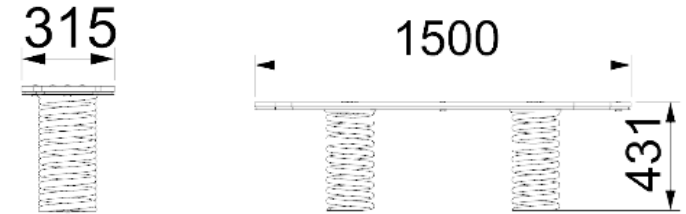

JELLY BOARD

CH103

creative
play

**Measurements in millimetres*

PRODUCT INFORMATION

PRODUCT CODE CH103

DIMENSIONS LXWXH 1.5X 0.3M X 0.4M

AGE RANGE 3+

SPARE PART AVAILABILITY 2-4 WEEKS

TECHNICAL INFORMATION

FREE FALL HEIGHT 0.43M

MINIMUM AREA 4.5M X 3.3M

MIN. SURFACING AREA 15 SQM

STANDARDS COMPLIANCE BSEN1176

DOWNLOADS

PRODUCT WEBPAGE 