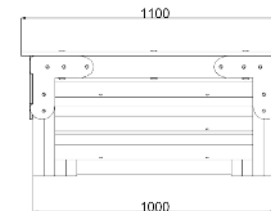

# RAMP JUMP

**creative  
play**

CH102

*\*Measurements in millimetres*

PRODUCT INFORMATION	
PRODUCT CODE	CH102
DIMENSIONS LXWXH	1.6M X 1.6M X 0.5M
AGE RANGE	3+
SPARE PART AVAILABILITY	2-4 WEEKS

TECHNICAL INFORMATION	
FREE FALL HEIGHT	0.51M
MINIMUM AREA	4.6M X 4.1M
MIN. SURFACING AREA	19 SQM
STANDARDS COMPLIANCE	BSEN1176