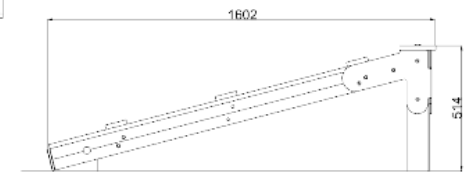

# RAMP JUMP

**creative  
play**

CH102

*\*Measurements in millimetres*

PRODUCT INFORMATION	
PRODUCT CODE	CH102
DIMENSIONS LXWXH	1.6M X 1.6M X 0.5M
AGE RANGE	3+
SPARE PART AVAILABILITY	2-4 WEEKS

TECHNICAL INFORMATION	
FREE FALL HEIGHT	0.51M
MINIMUM AREA	4.6M X 4.1M
MIN. SURFACING AREA	19 SQM
STANDARDS COMPLIANCE	BSEN1176