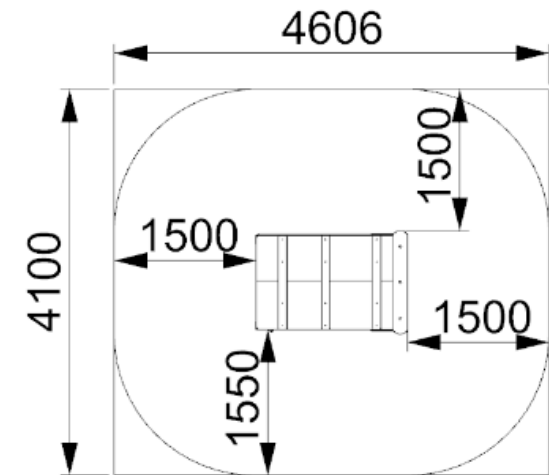

# RAMP JUMP

**creative  
play**

CH102

*\*Measurements in millimetres*

PRODUCT INFORMATION	
PRODUCT CODE	CH102
DIMENSIONS LXWXH	1.6M X 1.6M X 0.5M
AGE RANGE	3+
SPARE PART AVAILABILITY	2-4 WEEKS

TECHNICAL INFORMATION	
FREE FALL HEIGHT	0.51M
MINIMUM AREA	4.6M X 4.1M
MIN. SURFACING AREA	19 SQM
STANDARDS COMPLIANCE	BSEN1176