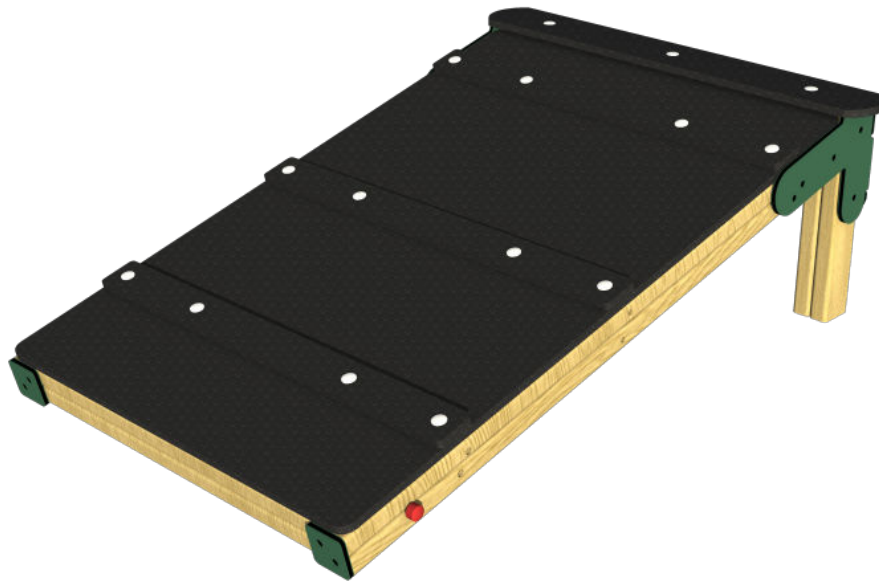

# RAMP JUMP

**creative  
play**

CH102

*\*Measurements in millimetres*

PRODUCT INFORMATION	
PRODUCT CODE	CH102
DIMENSIONS LXWXH	1.6M X 1.6M X 0.5M
AGE RANGE	3+
SPARE PART AVAILABILITY	2-4 WEEKS

TECHNICAL INFORMATION	
FREE FALL HEIGHT	0.51M
MINIMUM AREA	4.6M X 4.1M
MIN. SURFACING AREA	19 SQM
STANDARDS COMPLIANCE	BSEN1176