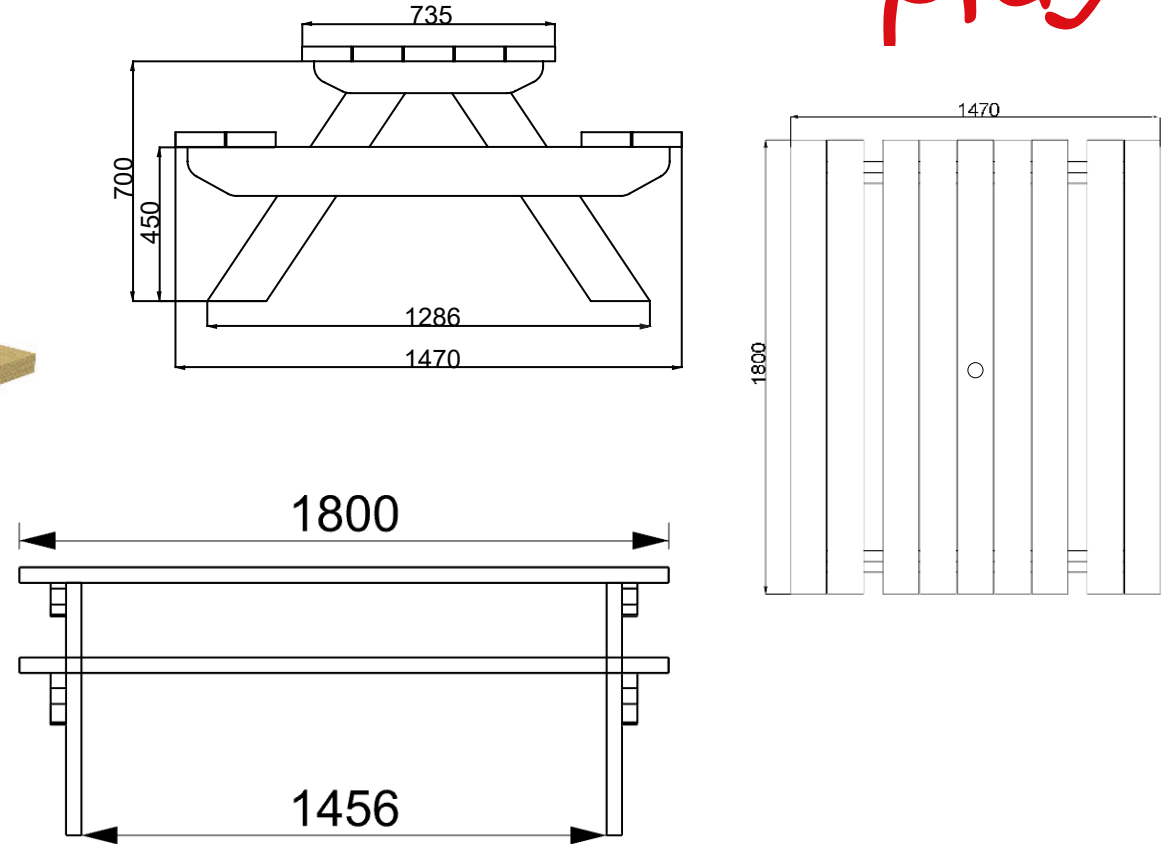

1.8M PICNIC TABLE (UMBRELLA) (FREESTANDING)

creative
play

PT108

**Measurements in millimetres*

PRODUCT INFORMATION	
PRODUCT CODE	PT108
DIMENSIONS LXWXH	1.8M X 1.5M X 0.7M
AGE RANGE	3+
SPARE PART AVAILABILITY	2-4 WEEKS

TECHNICAL INFORMATION	
FREE FALL HEIGHT	N/A
MINIMUM AREA	1.8MX1.5M
MIN. SURFACING AREA	N/A
STANDARDS COMPLIANCE	BSEN1176

DOWNLOADS	
PRODUCT WEBPAGE	
MAINTENANCE INFORMATION	

**Information correct at time of creation*