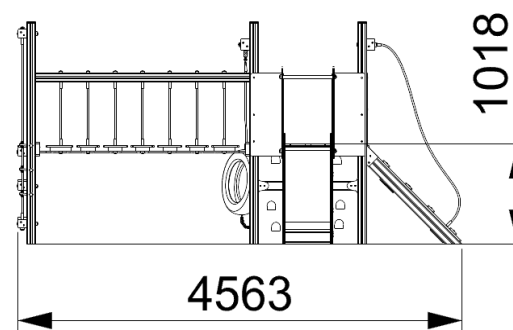

CLYDE ACTIVITY CENTRE

creative
play

AC103

**Measurements in millimetres*

PRODUCT INFORMATION

PRODUCT CODE AC103

DIMENSIONS LXWXH 5.8M X 4.6M X 2.3M

AGE RANGE 3+

SPARE PART AVAILABILITY 2-4 WEEKS

TECHNICAL INFORMATION

FREE FALL HEIGHT 1.2M

MINIMUM AREA 8.9M X 7.6M

MIN. SURFACING AREA 51.1SQM

STANDARDS COMPLIANCE BSEN1176

DOWNLOADS

PRODUCT WEBPAGE