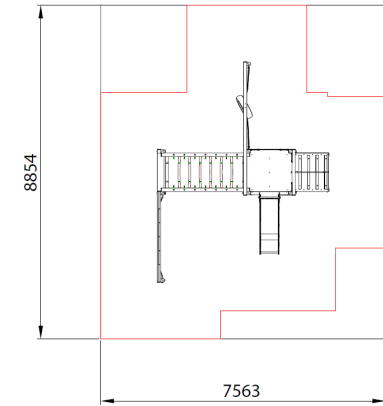

CLYDE ACTIVITY CENTRE

creative
play

AC103

**Measurements in millimetres*

PRODUCT INFORMATION

PRODUCT CODE AC103

DIMENSIONS LXWXH 5.8M X 4.6M X 2.3M

AGE RANGE 3+

SPARE PART AVAILABILITY 2-4 WEEKS

TECHNICAL INFORMATION

FREE FALL HEIGHT 1.2M

MINIMUM AREA 8.9M X 7.6M

MIN. SURFACING AREA 51.1SQM

STANDARDS COMPLIANCE BSEN1176

DOWNLOADS

PRODUCT WEBPAGE