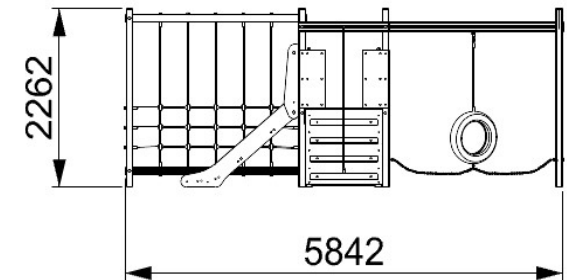

CLYDE ACTIVITY CENTRE

creative
play

AC103

**Measurements in millimetres*

PRODUCT INFORMATION

PRODUCT CODE AC103

DIMENSIONS LXWXH 5.8M X 4.6M X 2.3M

AGE RANGE 3+

SPARE PART AVAILABILITY 2-4 WEEKS

TECHNICAL INFORMATION

FREE FALL HEIGHT 1.2M

MINIMUM AREA 8.9M X 7.6M

MIN. SURFACING AREA 51.1SQM

STANDARDS COMPLIANCE BSEN1176

DOWNLOADS

PRODUCT WEBPAGE