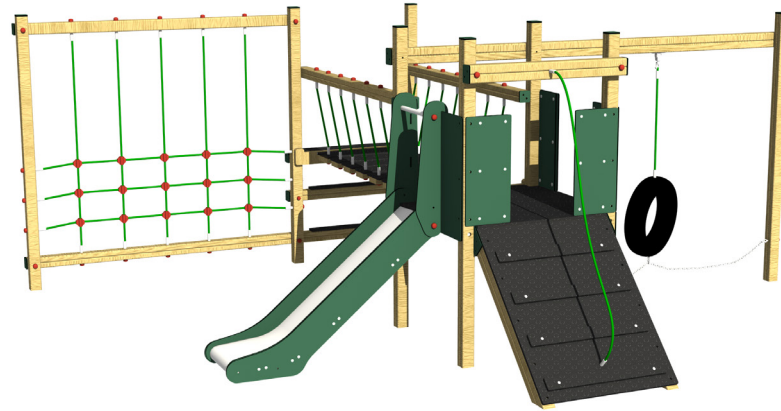

CLYDE ACTIVITY CENTRE

creative
play

AC103

**Measurements in millimetres*

PRODUCT INFORMATION

PRODUCT CODE AC103

DIMENSIONS LXWXH 5.8M X 4.6M X 2.3M

AGE RANGE 3+

SPARE PART AVAILABILITY 2-4 WEEKS

TECHNICAL INFORMATION

FREE FALL HEIGHT 1.2M

MINIMUM AREA 8.9M X 7.6M

MIN. SURFACING AREA 51.1SQM

STANDARDS COMPLIANCE BSEN1176

DOWNLOADS

PRODUCT WEBPAGE