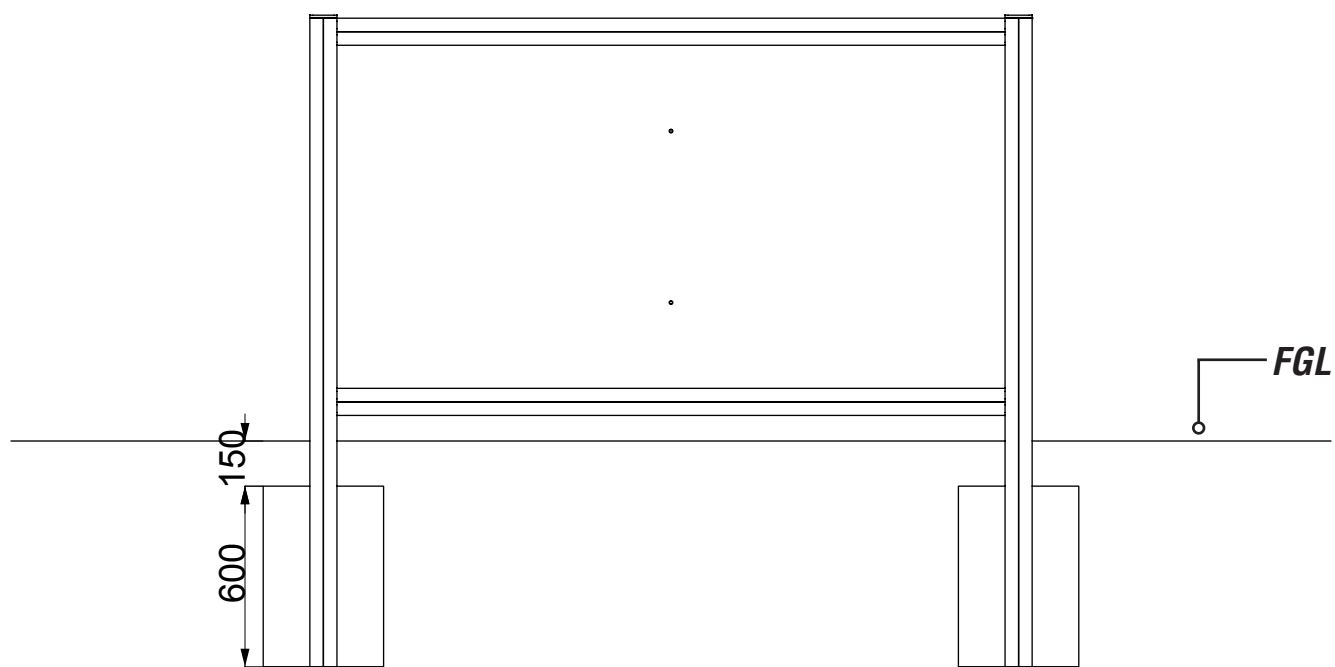

PB143 - WHITE BOARD - 2.4M

Installation Instructions

**creative
play**

PARTS REQUIRED

PB143

TOOLS REQUIRED

FOUNDATION DETAIL

INSTALLATION INSTRUCTIONS

1 INSTALL PB143 INTO THE GROUND

ADDITIONAL DIMENSIONS