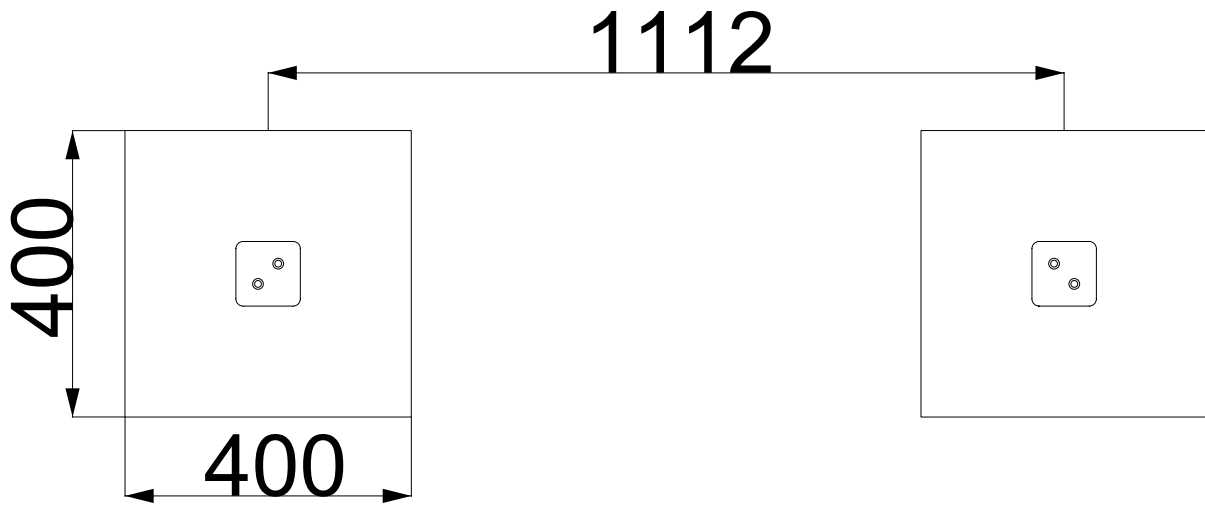

PB142 - WHITE BOARD - 1.2M

Installation Instructions

**creative
play**

PARTS REQUIRED

PB142

TOOLS REQUIRED

FOUNDATION DETAIL

INSTALLATION INSTRUCTIONS

1 INSTALL PB142 INTO THE GROUND

ADDITIONAL DIMENSIONS