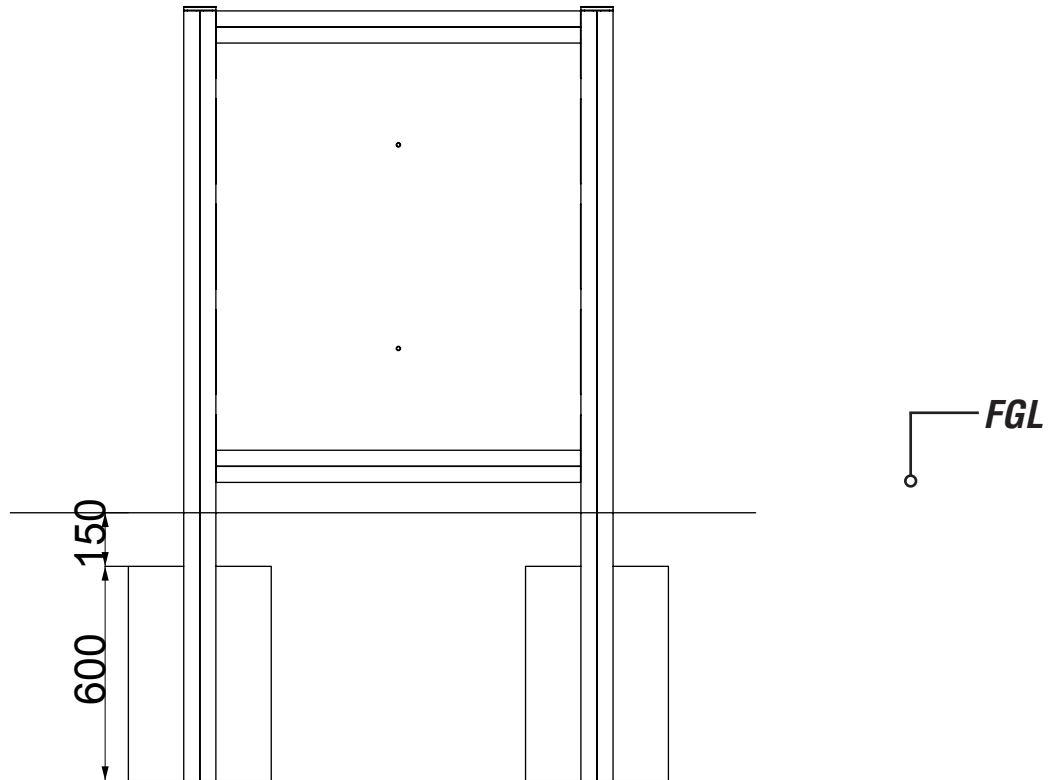

PB142 - WHITE BOARD - 1.2M

Installation Instructions

**creative
play**

PARTS REQUIRED

PB142

TOOLS REQUIRED

FOUNDATION DETAIL

INSTALLATION INSTRUCTIONS

1 INSTALL PB142 INTO THE GROUND

ADDITIONAL DIMENSIONS