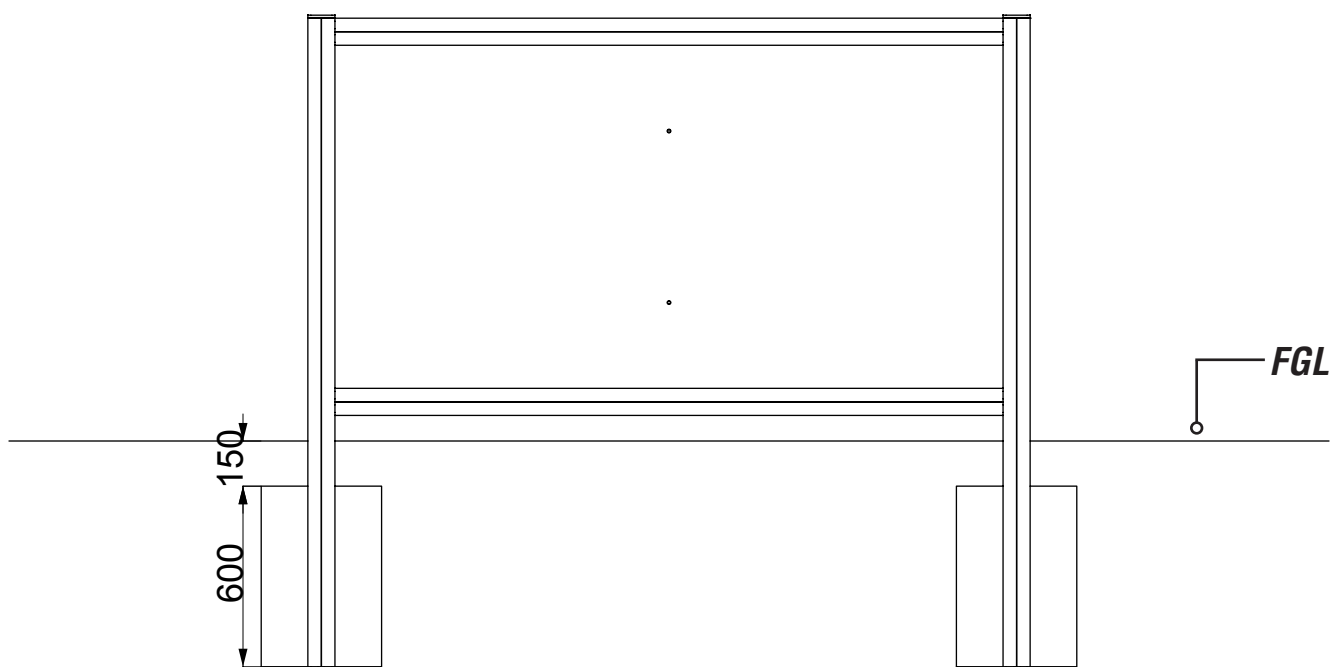

PB141 - CHALK BOARD - 2.4M

Installation Instructions

**creative
play**

PARTS REQUIRED

PB141

TOOLS REQUIRED

FOUNDATION DETAIL

INSTALLATION INSTRUCTIONS

1 INSTALL PB141 INTO THE GROUND

ADDITIONAL DIMENSIONS