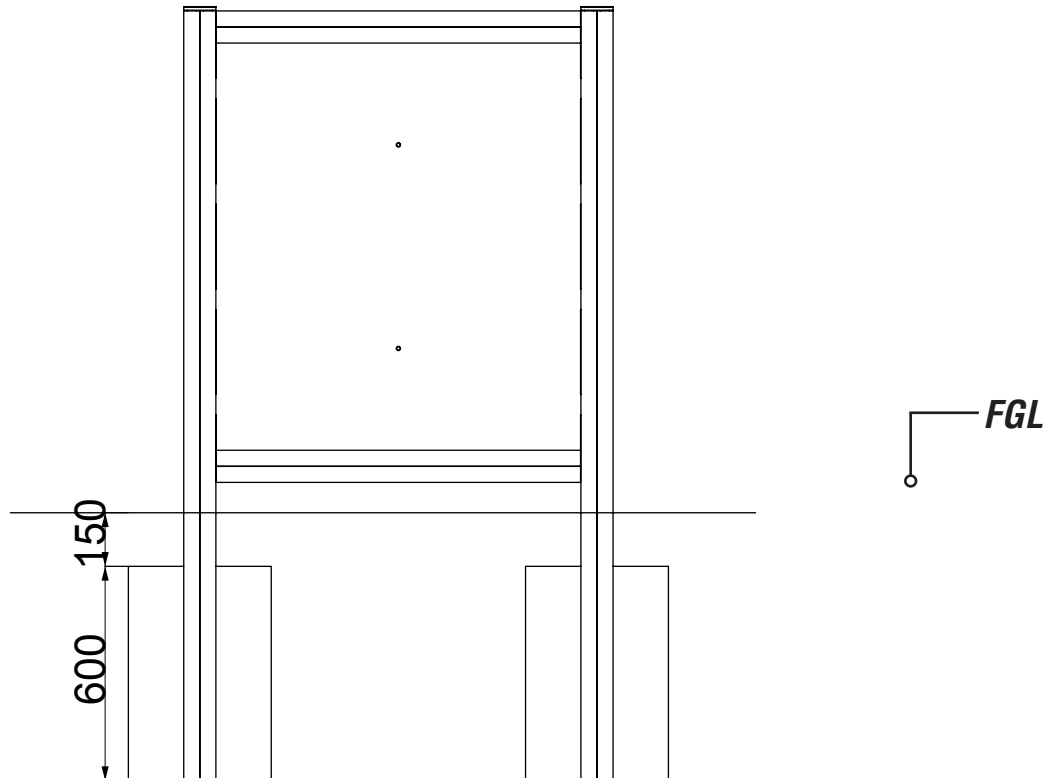

PB140 - CHALK BOARD - 1.2M

Installation Instructions

**creative
play**

PARTS REQUIRED

PB142

TOOLS REQUIRED

FOUNDATION DETAIL

INSTALLATION INSTRUCTIONS

1 INSTALL PB142 INTO THE GROUND

ADDITIONAL DIMENSIONS