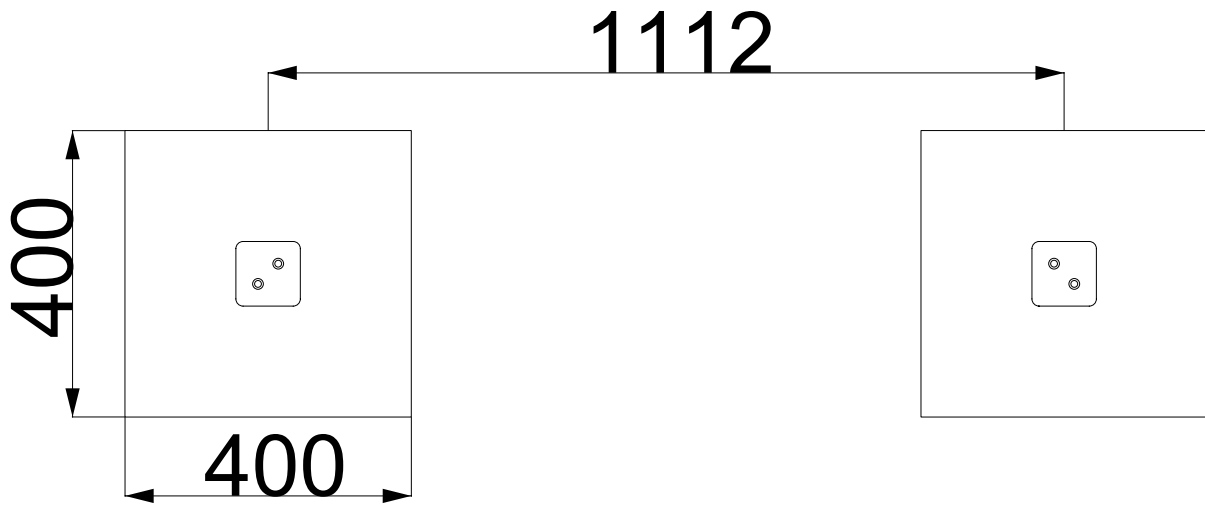

PB140 - CHALK BOARD - 1.2M

Installation Instructions

**creative
play**

PARTS REQUIRED

PB142

TOOLS REQUIRED

FOUNDATION DETAIL

INSTALLATION INSTRUCTIONS

1 INSTALL PB142 INTO THE GROUND

ADDITIONAL DIMENSIONS