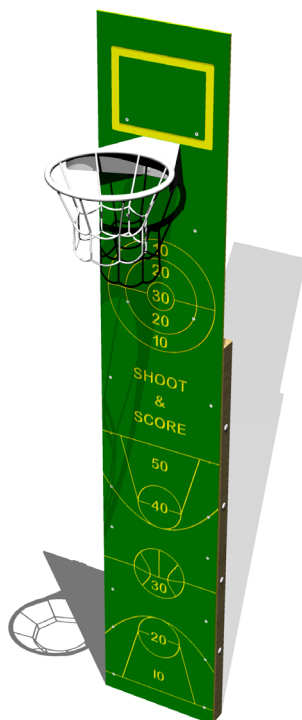

# PB107(A) - 3.4M BASKETBALL & TARGET

creative  
play

**7+** 7 - 16 YEARS

**MULTIPLE CHILDREN**

**0m<sup>2</sup> SURFACE AREA**

**ALTERNATIVE PRODUCT**

PB107 - 2.4M BASKETBALL & TARGET

	<b>INSTALLERS REQUIRED</b>	<b>2</b>
	<b>TIME REQUIRED</b>	<b>2 Hours</b>
	<b>FOUNDATIONS</b>	<b>0.27M<sup>3</sup></b>
	<b>FREE FALL HEIGHT</b>	<b>0M</b>
	<b>OVERALL WEIGHT</b>	<b>TBC</b>
	<b>HEAVIEST PART</b>	<b>TBC</b>
	<b>LARGEST PART</b>	<b>H - 3.4M W - 0.6M</b>