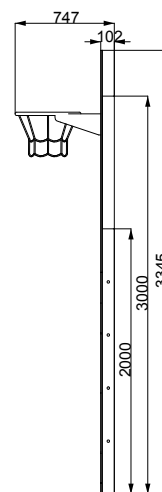

# PB107(A) - 3.4M BASKETBALL & TARGET

creative  
play

**7+** 7 - 16 YEARS

**MULTIPLE CHILDREN**

**0m<sup>2</sup> SURFACE AREA**

**ALTERNATIVE PRODUCT**

PB107 - 2.4M BASKETBALL & TARGET

	<b>INSTALLERS REQUIRED</b>	<b>2</b>
	<b>TIME REQUIRED</b>	<b>2 Hours</b>
	<b>FOUNDATIONS</b>	<b>0.27M<sup>3</sup></b>
	<b>FREE FALL HEIGHT</b>	<b>0M</b>
	<b>OVERALL WEIGHT</b>	<b>TBC</b>
	<b>HEAVIEST PART</b>	<b>TBC</b>
	<b>LARGEST PART</b>	<b>H - 3.4M W - 0.6M</b>

## PB107(A) - 3.4M BASKETBALL & TARGET

01244 375 627

sales@creativeplayuk.com

www.creativeplayuk.com