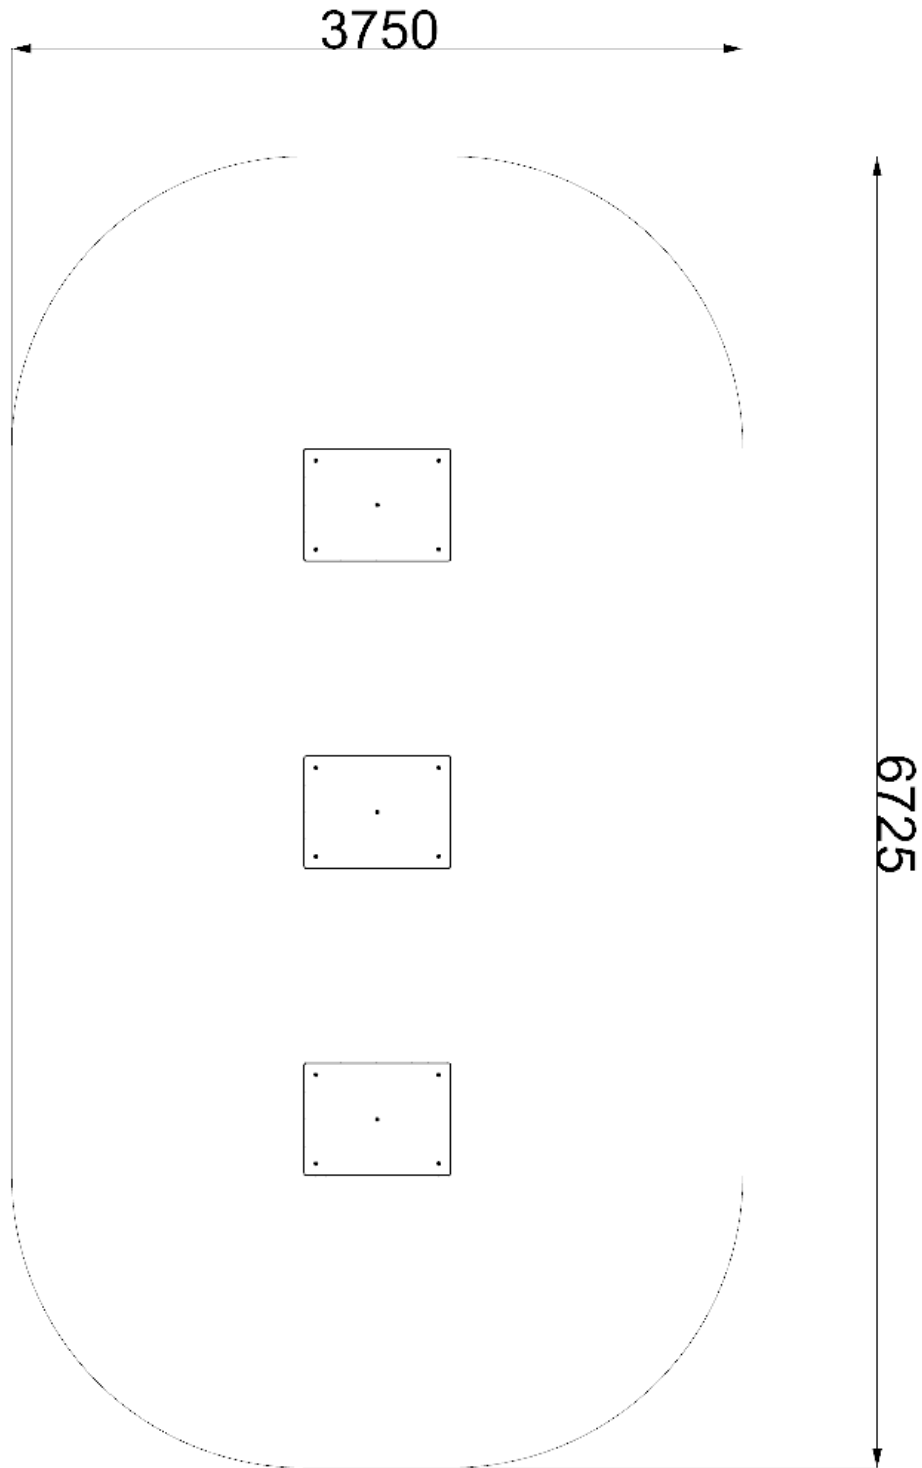

GYM207 - JUMP BOXES (SET OF 3)

Installation Instructions

**creative
play**

PARTS REQUIRED

GYM207 - JUMP BOXES (SET OF 3)

TOOLS REQUIRED

FOUNDATION DETAIL

SURFACING - OVERALL AREA

----- = MINIMUM SPACE

————— = SURFACE AREA

INSTALLATION INSTRUCTIONS

1 INSTALL GYM207 INTO THE GROUND

ADDITIONAL MEASUREMENTS