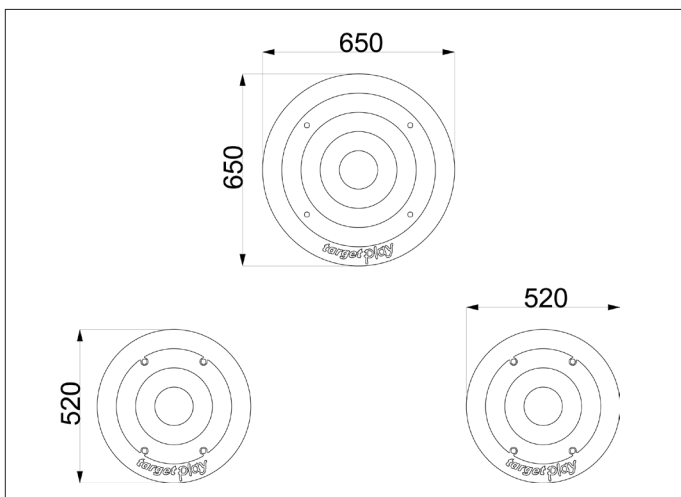

# TG317 - MINI TARGET - TARGET PLAY PANELS

creative  
play

**AGE RANGE** ALL AGES

**MULTIPLE CHILDREN**

**SURFACE AREA - N/A**

**COMPATIBLE WITH TWIN WIRE 868 MESH OR:**

**TG101 - 1M MESH (INC POSTS)**      **TG102 - 2M MESH (INC POSTS)**

**AND**

**TG103- 3M MESH (INC POSTS) - IMAGE NOT SHOWN**

**ALTERNATIVE PRODUCT**

**TG316 - CRICKET STUMPS TARGET PLAY PANEL**

	<b>INSTALLERS REQUIRED</b>	<b>2</b>
	<b>TIME REQUIRED</b>	<b>2.5 HOURS</b>
	<b>FOUNDATIONS</b>	<b>N/A</b>
	<b>FREE FALL HEIGHT</b>	<b>N/A</b>
	<b>PRODUCT DIMENSIONS</b>	<b>H - 0.65M, W - 0.65M H - 0.52M, W - 0.52M</b>