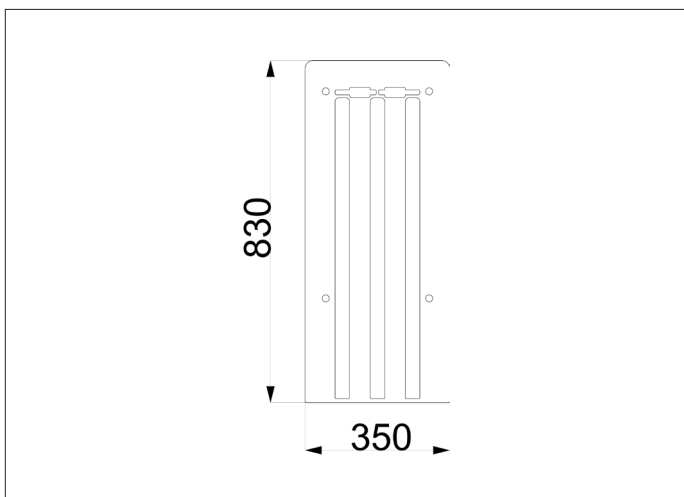

TG316 - CRICKET STUMPS TARGET PLAY PANEL

AGE RANGE ALL AGES

MULTIPLE CHILDREN

SURFACE AREA - N/A

COMPATIBLE WITH TWIN WIRE 868 MESH OR:

TG101 - 1M MESH (INC POSTS)

TG102 - 2M MESH (INC POSTS)

AND

TG103- 3M MESH (INC POSTS) - IMAGE NOT SHOWN

ALTERNATIVE PRODUCT

TG317 - MINI TARGET - TARGET PLAY PANELS

	INSTALLERS REQUIRED	2
	TIME REQUIRED	2.5 HOURS
	FOUNDATIONS	N/A
	FREE FALL HEIGHT	N/A
	PRODUCT DIMENSIONS	H - 0.8M, W - 0.35M