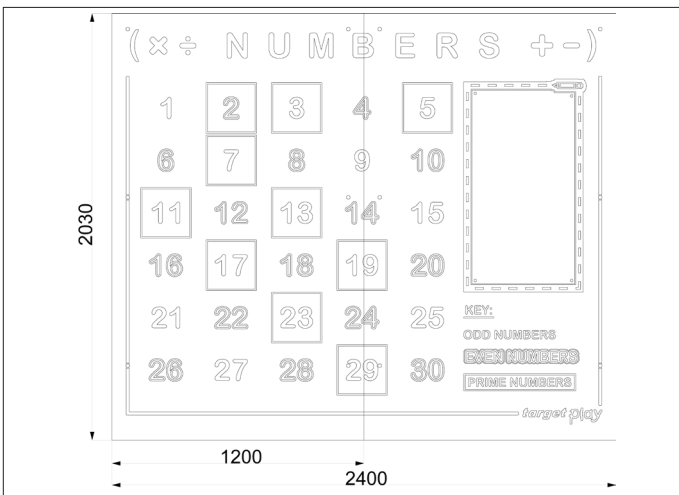

# TG312 - NUMBERS TARGET PLAY PANEL

**AGE RANGE** ALL AGES

**MULTIPLE CHILDREN**

**SURFACE AREA - N/A**

	<b>INSTALLERS REQUIRED</b>	<b>2</b>
	<b>TIME REQUIRED</b>	<b>2.5 HOURS</b>
	<b>FOUNDATIONS</b>	<b>N/A</b>
	<b>FREE FALL HEIGHT</b>	<b>N/A</b>
	<b>PRODUCT DIMENSIONS</b>	<b>H - 2M, W - 2.4M</b>

## TG312 - NUMBERS TARGET PLAY PANEL