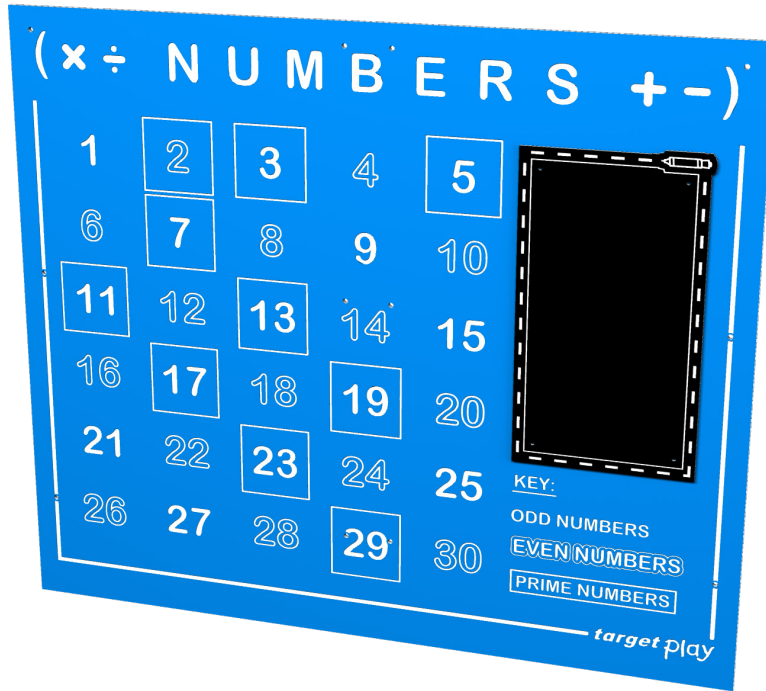

# TG312 - NUMBERS TARGET PLAY PANEL

**AGE RANGE** ALL AGES

**MULTIPLE CHILDREN**

**SURFACE AREA - N/A**

	<b>INSTALLERS REQUIRED</b>	<b>2</b>
	<b>TIME REQUIRED</b>	<b>2.5 HOURS</b>
	<b>FOUNDATIONS</b>	<b>N/A</b>
	<b>FREE FALL HEIGHT</b>	<b>N/A</b>
	<b>PRODUCT DIMENSIONS</b>	<b>H - 2M, W - 2.4M</b>

## TG312 - NUMBERS TARGET PLAY PANEL