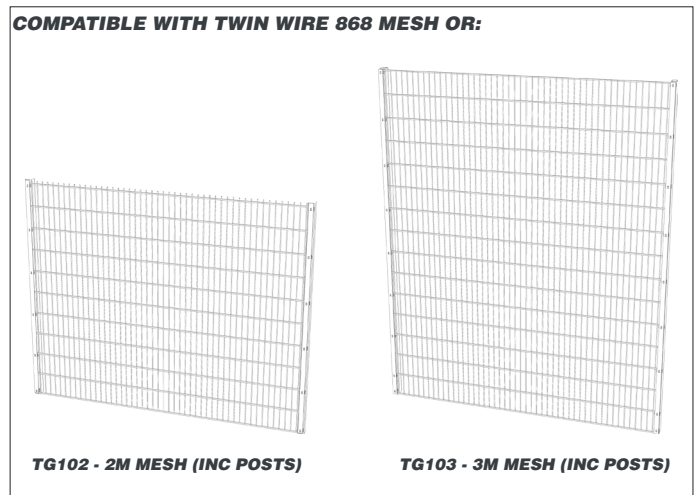

# TG312 - NUMBERS TARGET PLAY PANEL

**AGE RANGE** ALL AGES

**MULTIPLE CHILDREN**

**SURFACE AREA - N/A**

	<b>INSTALLERS REQUIRED</b>	<b>2</b>
	<b>TIME REQUIRED</b>	<b>2.5 HOURS</b>
	<b>FOUNDATIONS</b>	<b>N/A</b>
	<b>FREE FALL HEIGHT</b>	<b>N/A</b>
	<b>PRODUCT DIMENSIONS</b>	<b>H - 2M, W - 2.4M</b>

## TG312 - NUMBERS TARGET PLAY PANEL