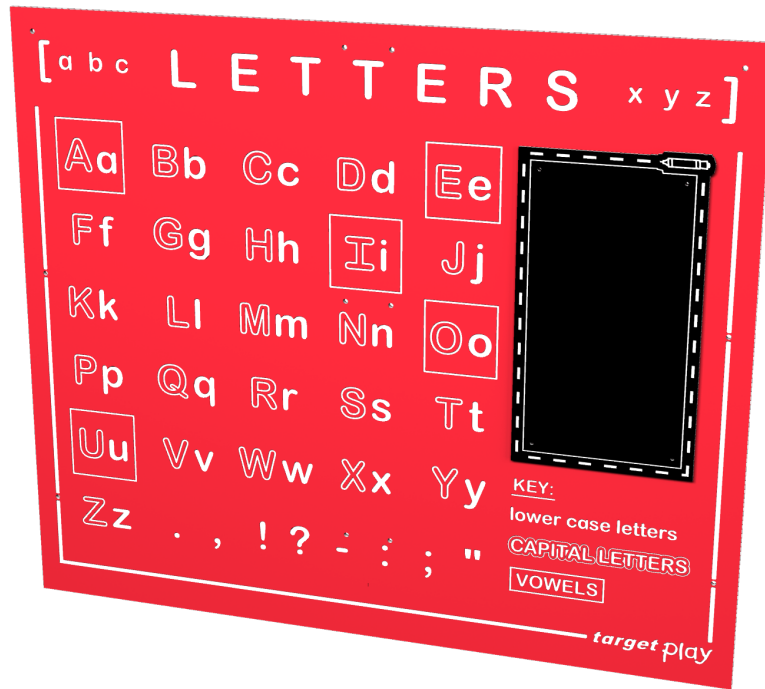

# TG311 - LETTERS TARGET PLAY PANEL

creative  
play

**AGE RANGE**  
**ALL AGES**

**MULTIPLE CHILDREN**

**SURFACE AREA - N/A**

	<b>INSTALLERS REQUIRED</b>	<b>2</b>
	<b>TIME REQUIRED</b>	<b>2.5 HOURS</b>
	<b>FOUNDATIONS</b>	<b>N/A</b>
	<b>FREE FALL HEIGHT</b>	<b>N/A</b>
	<b>PRODUCT DIMENSIONS</b>	<b>H - 2M, W - 2.4M</b>