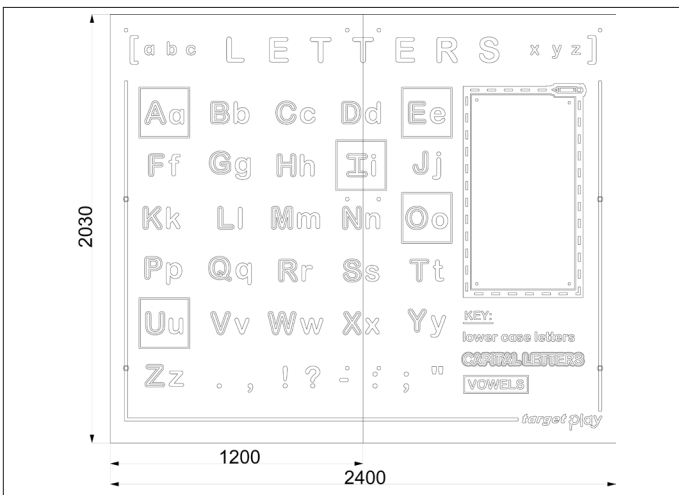

# TG311 - LETTERS TARGET PLAY PANEL

creative  
play

**AGE RANGE**  
**ALL AGES**

**MULTIPLE CHILDREN**

**SURFACE AREA - N/A**

	<b>INSTALLERS REQUIRED</b>	<b>2</b>
	<b>TIME REQUIRED</b>	<b>2.5 HOURS</b>
	<b>FOUNDATIONS</b>	<b>N/A</b>
	<b>FREE FALL HEIGHT</b>	<b>N/A</b>
	<b>PRODUCT DIMENSIONS</b>	<b>H - 2M, W - 2.4M</b>