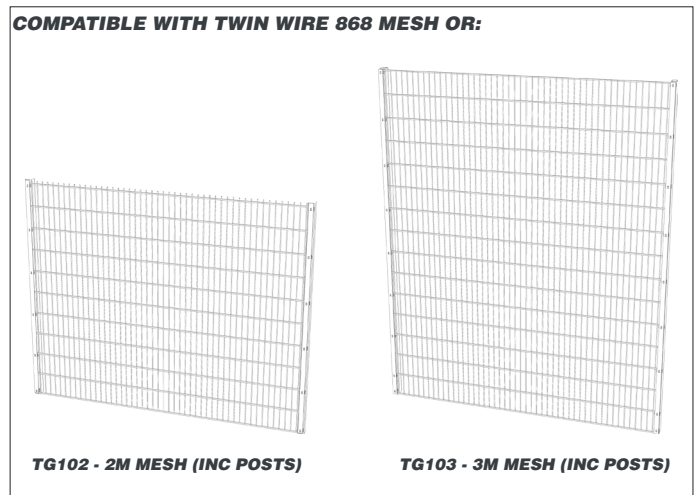

# TG311 - LETTERS TARGET PLAY PANEL

creative  
play

**AGE RANGE**  
**ALL AGES**

**MULTIPLE CHILDREN**

**SURFACE AREA - N/A**

	<b>INSTALLERS REQUIRED</b>	<b>2</b>
	<b>TIME REQUIRED</b>	<b>2.5 HOURS</b>
	<b>FOUNDATIONS</b>	<b>N/A</b>
	<b>FREE FALL HEIGHT</b>	<b>N/A</b>
	<b>PRODUCT DIMENSIONS</b>	<b>H - 2M, W - 2.4M</b>