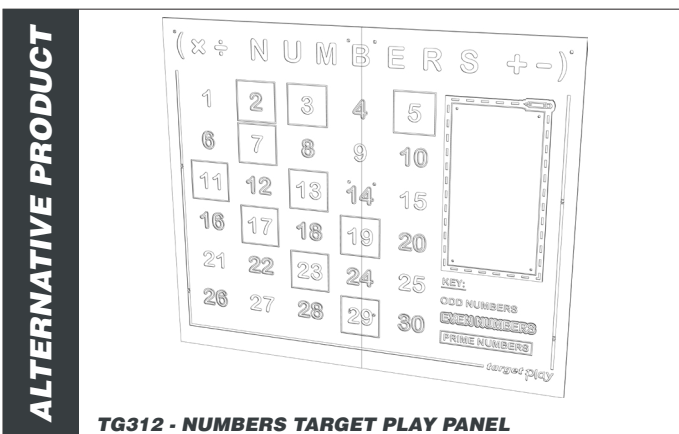

# TG311 - LETTERS TARGET PLAY PANEL

creative  
play

**AGE RANGE**  
**ALL AGES**

**MULTIPLE CHILDREN**

**SURFACE AREA - N/A**

	<b>INSTALLERS REQUIRED</b>	<b>2</b>
	<b>TIME REQUIRED</b>	<b>2.5 HOURS</b>
	<b>FOUNDATIONS</b>	<b>N/A</b>
	<b>FREE FALL HEIGHT</b>	<b>N/A</b>
	<b>PRODUCT DIMENSIONS</b>	<b>H - 2M, W - 2.4M</b>