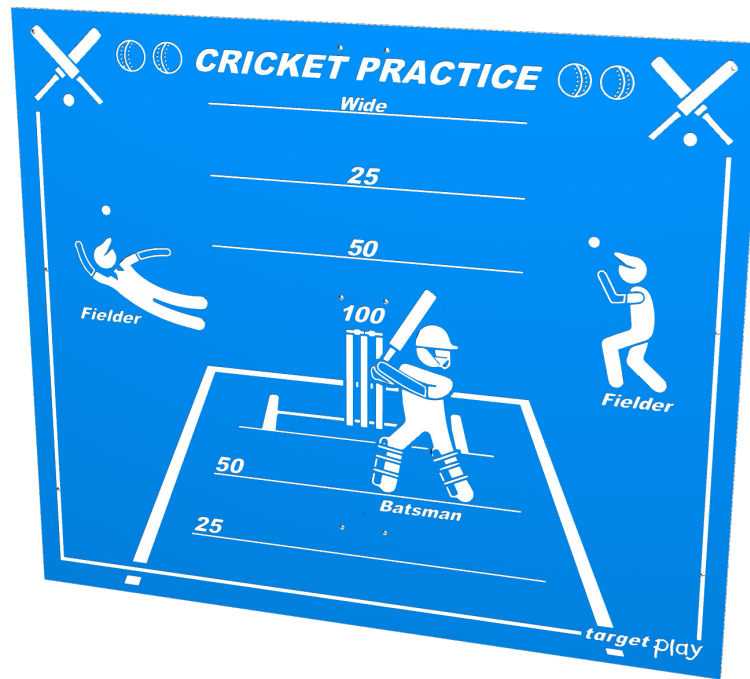

TG305 - CRICKET TARGET PLAY PANEL

creative
play

AGE RANGE ALL AGES

MULTIPLE CHILDREN

SURFACE AREA - N/A

COMPATIBLE WITH TWIN WIRE 868 MESH OR:

TG102 - 2M MESH (INC POSTS)

TG103 - 3M MESH (INC POSTS)

ALTERNATIVE PRODUCT

TG306 - HALF CRICKET TARGET PLAY PANEL

	INSTALLERS REQUIRED	2
	TIME REQUIRED	2.5 HOURS
	FOUNDATIONS	N/A
	FREE FALL HEIGHT	N/A
	PRODUCT DIMENSIONS	H - 2M, W - 2.4M

TG305 - CRICKET TARGET PLAY PANEL