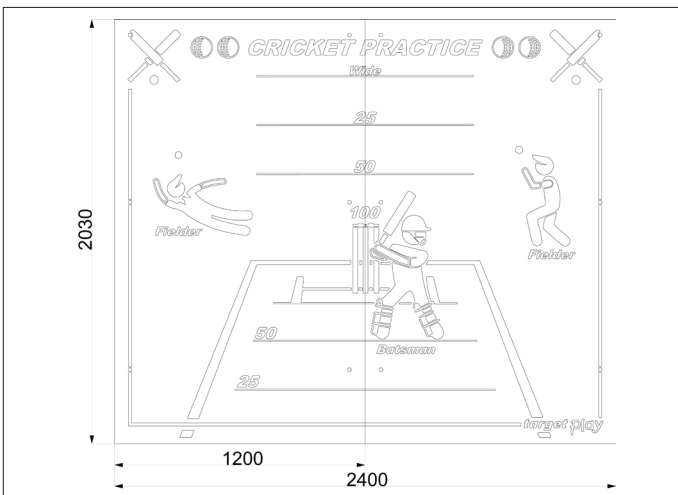

TG305 - CRICKET TARGET PLAY PANEL

creative
play

AGE RANGE ALL AGES

MULTIPLE CHILDREN

SURFACE AREA - N/A

COMPATIBLE WITH TWIN WIRE 868 MESH OR:

TG102 - 2M MESH (INC POSTS)

TG103 - 3M MESH (INC POSTS)

ALTERNATIVE PRODUCT

TG306 - HALF CRICKET TARGET PLAY PANEL

	INSTALLERS REQUIRED	2
	TIME REQUIRED	2.5 HOURS
	FOUNDATIONS	N/A
	FREE FALL HEIGHT	N/A
	PRODUCT DIMENSIONS	H - 2M, W - 2.4M

TG305 - CRICKET TARGET PLAY PANEL