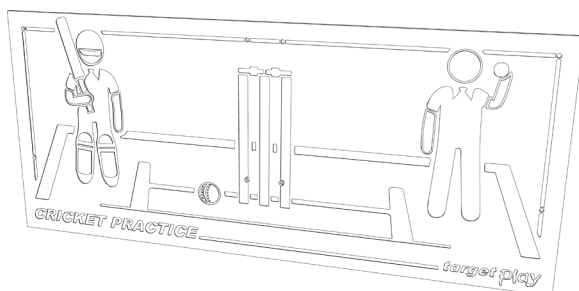

TG305 - CRICKET TARGET PLAY PANEL

creative
play

AGE RANGE ALL AGES

MULTIPLE CHILDREN

SURFACE AREA - N/A

COMPATIBLE WITH TWIN WIRE 868 MESH OR:

TG102 - 2M MESH (INC POSTS)

TG103 - 3M MESH (INC POSTS)

ALTERNATIVE PRODUCT

TG306 - HALF CRICKET TARGET PLAY PANEL

	INSTALLERS REQUIRED	2
	TIME REQUIRED	2.5 HOURS
	FOUNDATIONS	N/A
	FREE FALL HEIGHT	N/A
	PRODUCT DIMENSIONS	H - 2M, W - 2.4M

TG305 - CRICKET TARGET PLAY PANEL