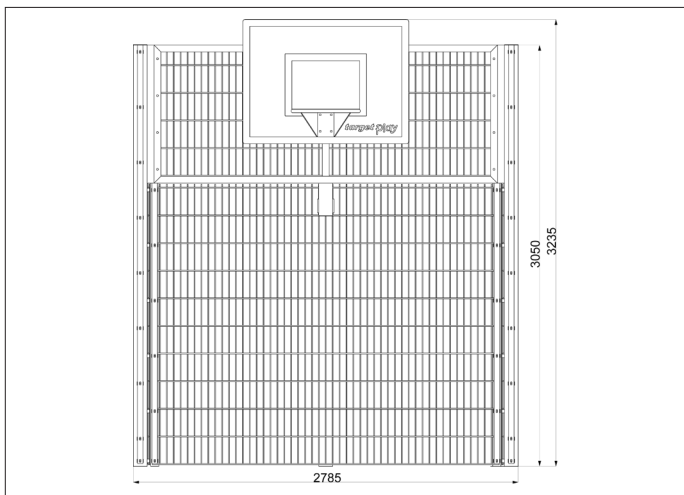

TG203-2 - GOAL END 3M INC. BASKETBALL

creative
play

AGE RANGE
ALL AGES

MULTIPLE CHILDREN

SURFACE AREA - N/A

COMPATIBLE WITH 3M 868 TWIN WIRE MESH:

	INSTALLERS REQUIRED	2
	TIME REQUIRED	4 HOURS
	FOUNDATIONS	0.75M³
	FREE FALL HEIGHT	N/A
	PRODUCT DIMENSIONS	H - 3.2M, W - 2.7M