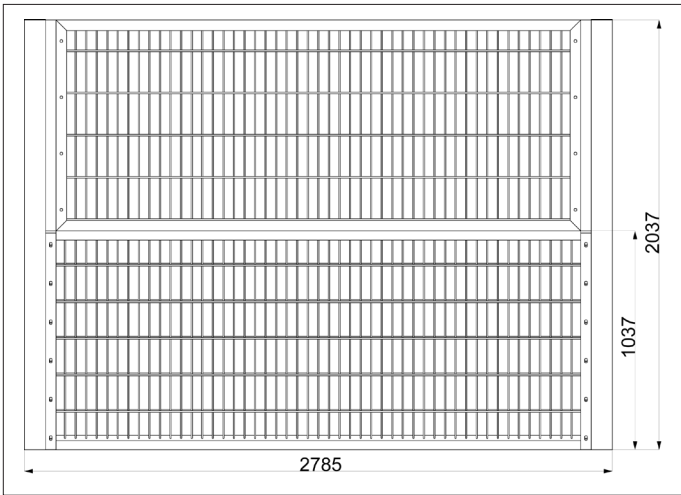

# TG201-1 - 5 A SIDE GOAL

creative  
play

**AGE RANGE** ALL AGES

**MULTIPLE CHILDREN**

**SURFACE AREA - N/A**

**COMPATIBLE WITH:**

TG101 - 1M MESH PANEL  
INC. POSTS

TG102 - 2M MESH PANEL  
INC. POSTS

	<b>INSTALLERS REQUIRED</b>	<b>2</b>
	<b>TIME REQUIRED</b>	<b>4 HOURS</b>
	<b>FOUNDATIONS</b>	<b>0.54M<sup>3</sup></b>
	<b>FREE FALL HEIGHT</b>	<b>N/A</b>
	<b>PRODUCT DIMENSIONS</b>	<b>H - 2M, W - 2.8M</b>

## TG201-1 - 5 A SIDE GOAL