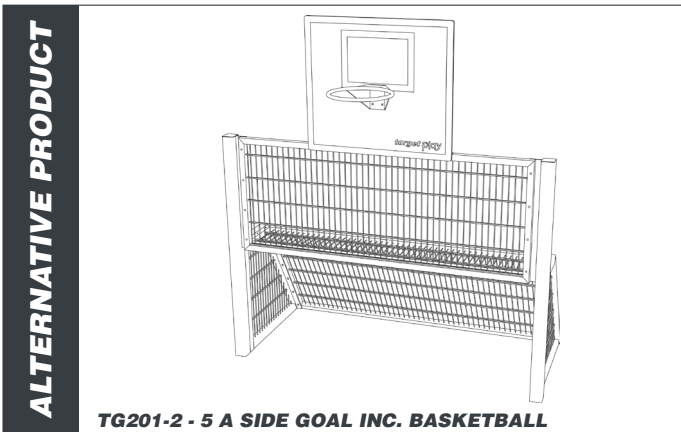

# TG201-1 - 5 A SIDE GOAL

creative  
play

**AGE RANGE** ALL AGES

**MULTIPLE CHILDREN**

**SURFACE AREA - N/A**

**COMPATIBLE WITH:**

TG101 - 1M MESH PANEL  
INC. POSTS

TG102 - 2M MESH PANEL  
INC. POSTS

	<b>INSTALLERS REQUIRED</b>	<b>2</b>
	<b>TIME REQUIRED</b>	<b>4 HOURS</b>
	<b>FOUNDATIONS</b>	<b>0.54M<sup>3</sup></b>
	<b>FREE FALL HEIGHT</b>	<b>N/A</b>
	<b>PRODUCT DIMENSIONS</b>	<b>H - 2M, W - 2.8M</b>