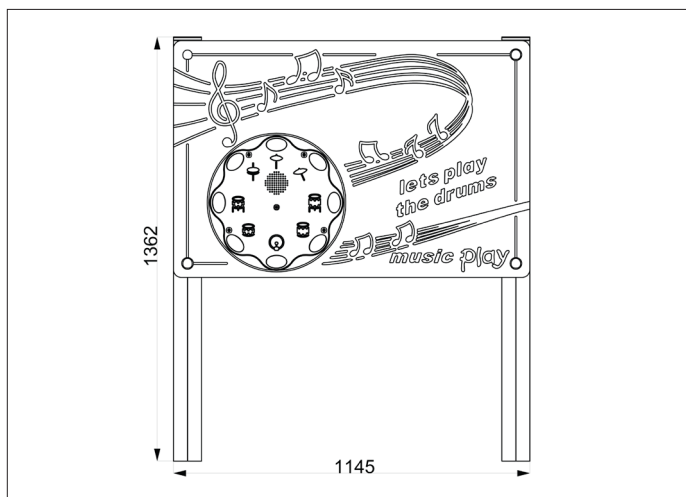

PB132 - DRUMS

AGE RANGE 5 - 16+

MULTIPLE CHILDREN

SURFACE AREA - N/A

	INSTALLERS REQUIRED	2
	TIME REQUIRED	2 HOURS
	FOUNDATIONS	0.18M³
	FREE FALL HEIGHT	N/A
	PRODUCT DIMENSIONS	H - 1.4M, W - 1.1M, D - 0.1M