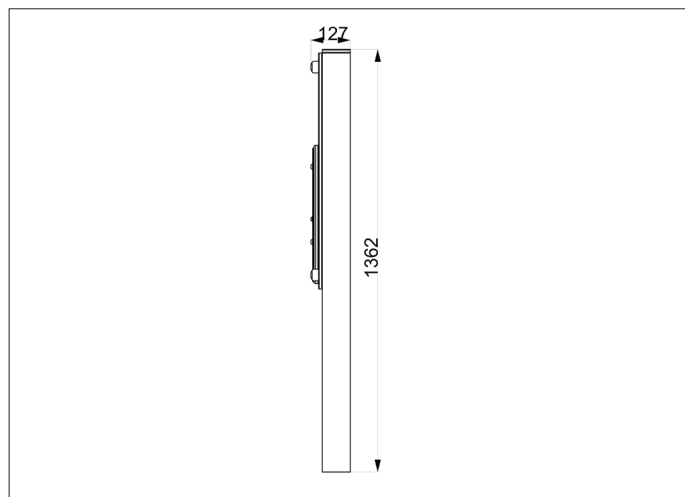

PB132 - DRUMS

AGE RANGE 5 - 16+

MULTIPLE CHILDREN

SURFACE AREA - N/A

	INSTALLERS REQUIRED	2
	TIME REQUIRED	2 HOURS
	FOUNDATIONS	0.18M³
	FREE FALL HEIGHT	N/A
	PRODUCT DIMENSIONS	H - 1.4M, W - 1.1M, D - 0.1M