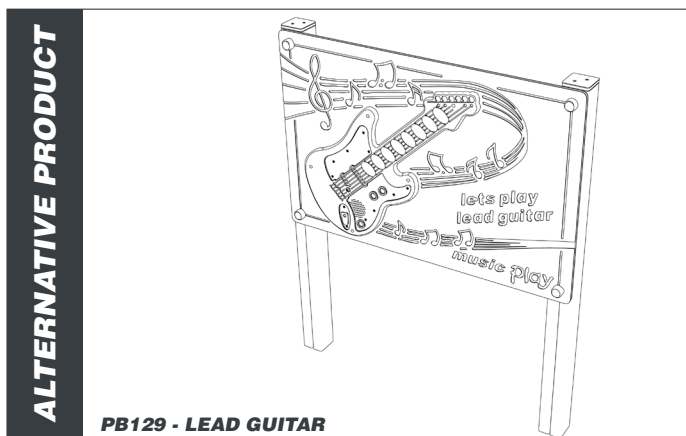

PB132 - DRUMS

AGE RANGE 5 - 16+

MULTIPLE CHILDREN

SURFACE AREA - N/A

	INSTALLERS REQUIRED	2
	TIME REQUIRED	2 HOURS
	FOUNDATIONS	0.18M³
	FREE FALL HEIGHT	N/A
	PRODUCT DIMENSIONS	H - 1.4M, W - 1.1M, D - 0.1M