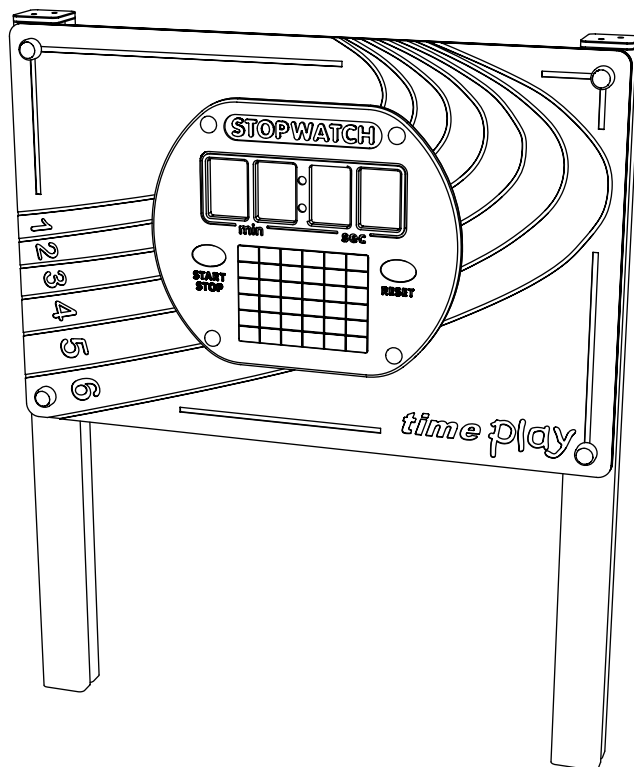

PB122 - STOPWATCH RUNNING TRACK

Installation Instructions

**creative
play**

PARTS REQUIRED

STOPWATCH R-T

TOOLS REQUIRED

FOUNDATION DETAIL

INSTALLATION INSTRUCTIONS

1

INSTALL STOPWATCH - RUNNING TRACK INTO THE GROUND

ADDITIONAL DIMENSIONS