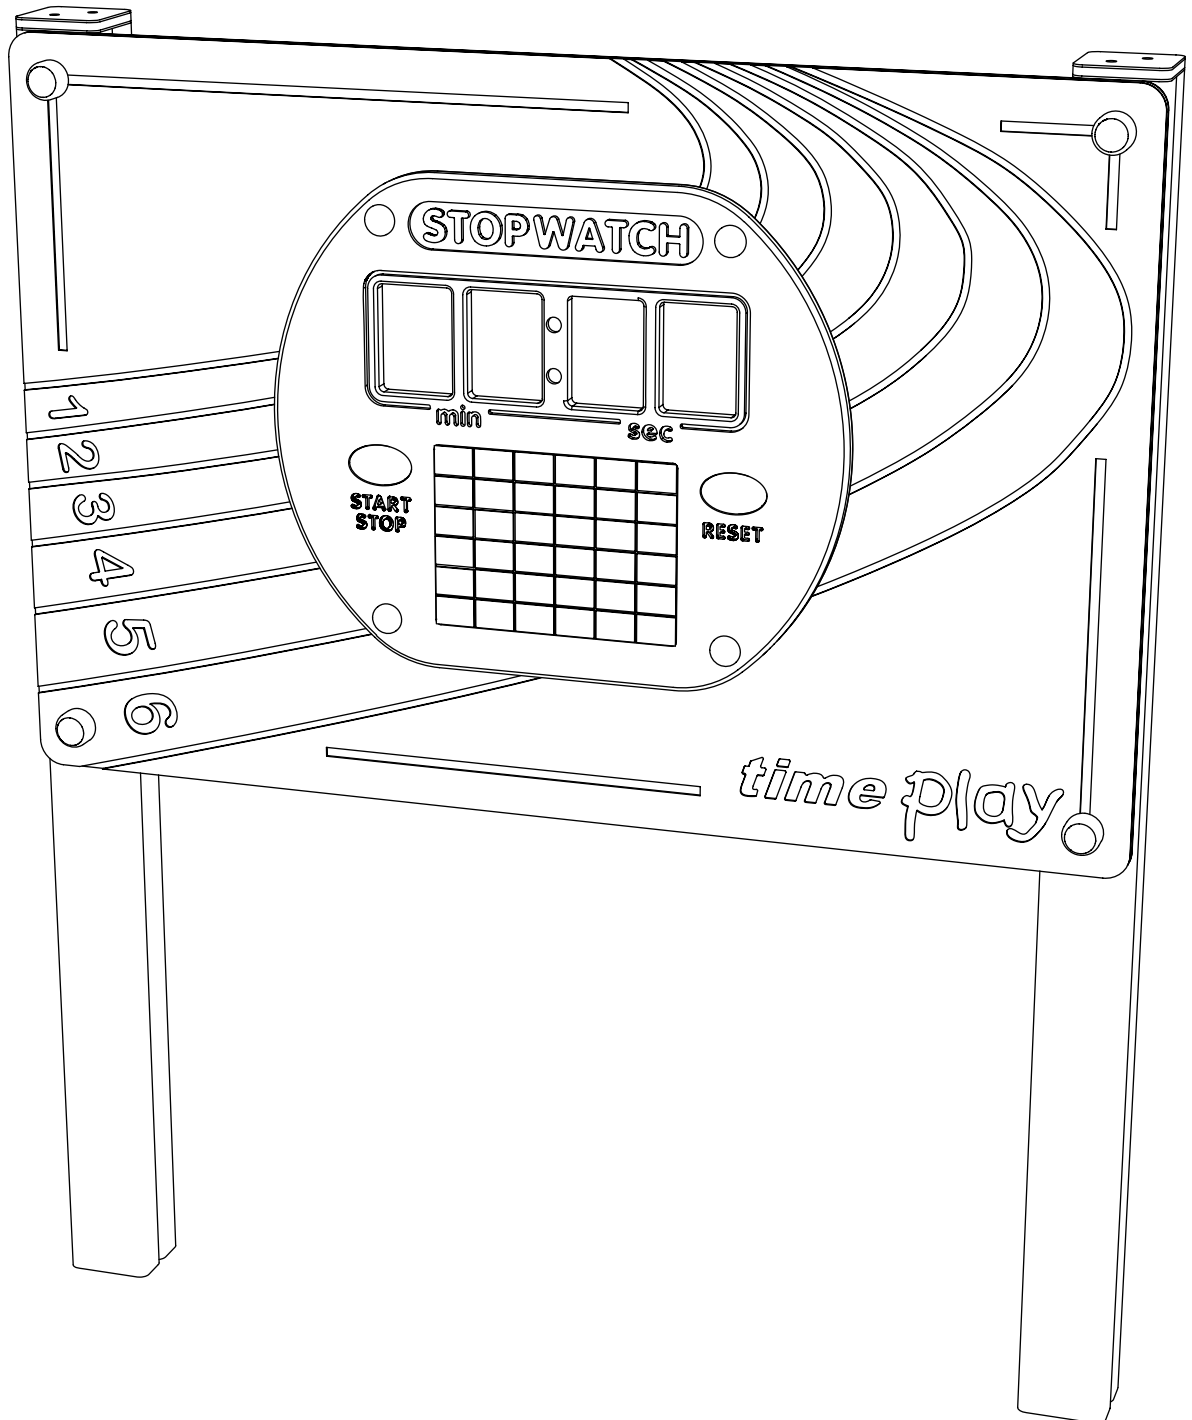

PB122 - STOPWATCH RUNNING TRACK

Installation Instructions

**creative
play**

PARTS REQUIRED

STOPWATCH R-T

TOOLS REQUIRED

FOUNDATION DETAIL

INSTALLATION INSTRUCTIONS

1

INSTALL STOPWATCH - RUNNING TRACK INTO THE GROUND

ADDITIONAL DIMENSIONS