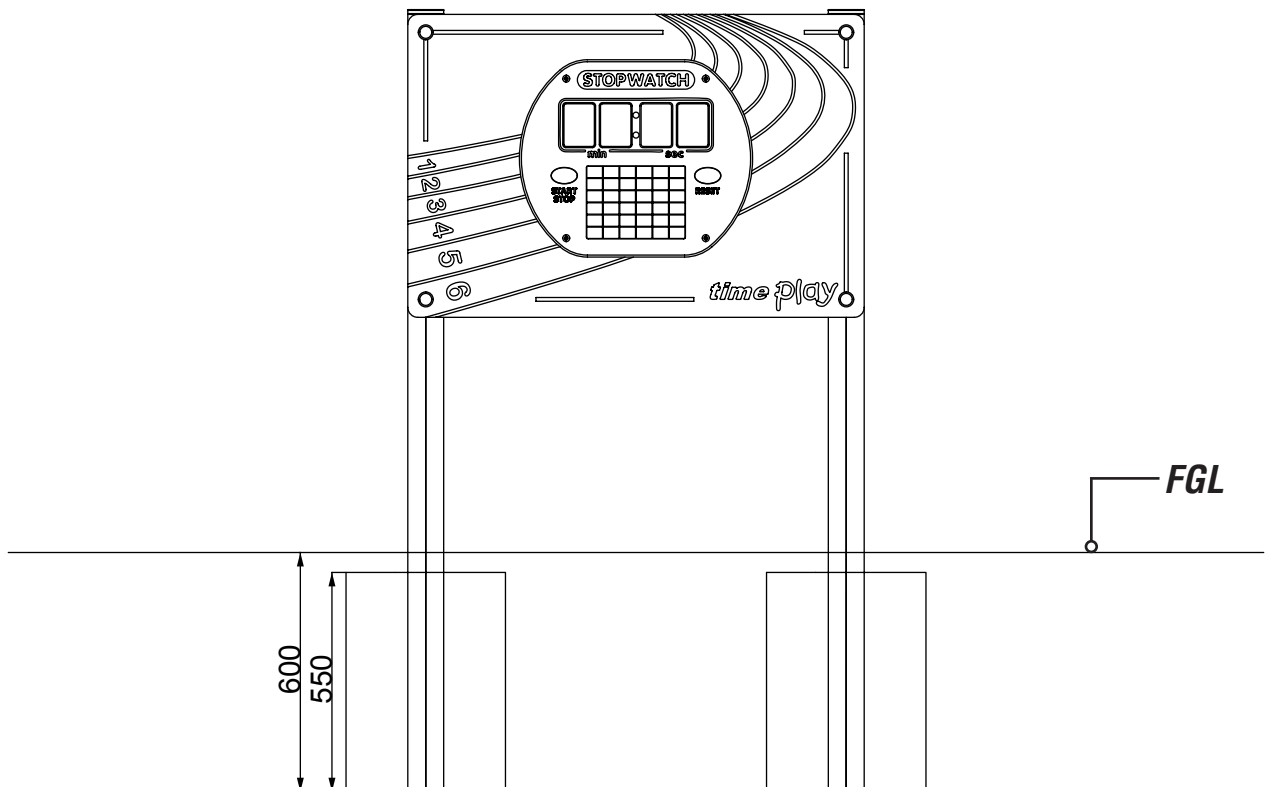

PB122 - STOPWATCH RUNNING TRACK

Installation Instructions

**creative
play**

PARTS REQUIRED

STOPWATCH R-T

TOOLS REQUIRED

FOUNDATION DETAIL

INSTALLATION INSTRUCTIONS

1

INSTALL STOPWATCH - RUNNING TRACK INTO THE GROUND

ADDITIONAL DIMENSIONS