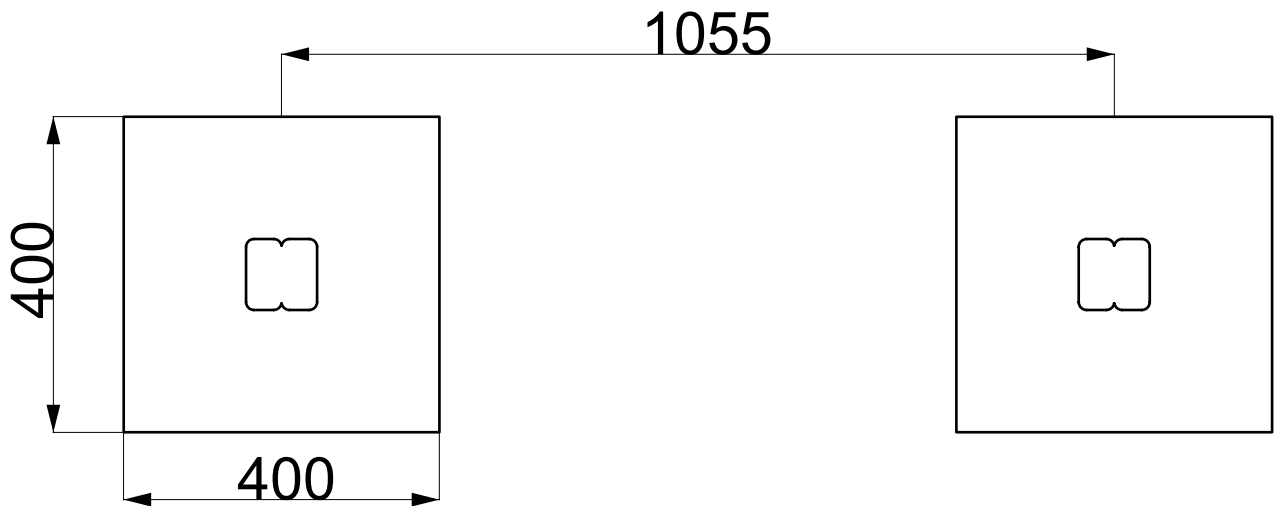

PB122 - STOPWATCH RUNNING TRACK

Installation Instructions

**creative
play**

PARTS REQUIRED

STOPWATCH R-T

TOOLS REQUIRED

FOUNDATION DETAIL

INSTALLATION INSTRUCTIONS

1

INSTALL STOPWATCH - RUNNING TRACK INTO THE GROUND

ADDITIONAL DIMENSIONS