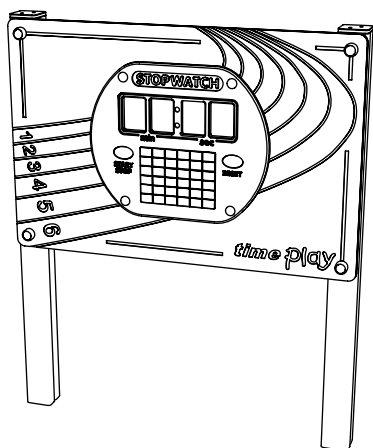

PB122 - STOPWATCH RUNNING TRACK

Installation Instructions

**creative
play**

PARTS REQUIRED

STOPWATCH R-T

TOOLS REQUIRED

FOUNDATION DETAIL

INSTALLATION INSTRUCTIONS

1

INSTALL STOPWATCH - RUNNING TRACK INTO THE GROUND

ADDITIONAL DIMENSIONS