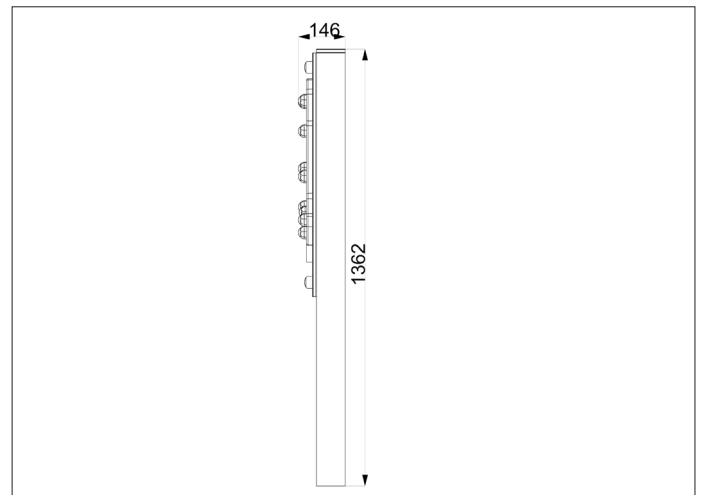

PB125 - COGS

AGE RANGE 5 - 16+

MULTIPLE CHILDREN

SURFACE AREA - N/A

	INSTALLERS REQUIRED	2
	TIME REQUIRED	2 HOURS
	FOUNDATIONS	0.18M³
	FREE FALL HEIGHT	N/A
	PRODUCT DIMENSIONS	H - 1.4M, W - 1.1M, D - 0.1M