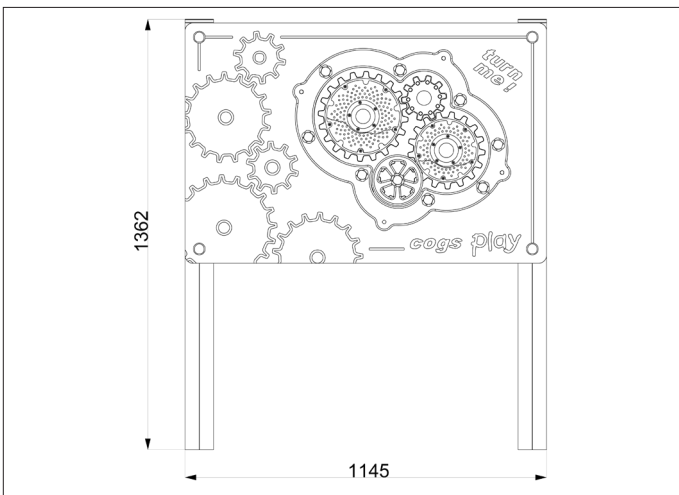

PB125 - COGS

AGE RANGE 5 - 16+

MULTIPLE CHILDREN

SURFACE AREA - N/A

	INSTALLERS REQUIRED	2
	TIME REQUIRED	2 HOURS
	FOUNDATIONS	0.18M³
	FREE FALL HEIGHT	N/A
	PRODUCT DIMENSIONS	H - 1.4M, W - 1.1M, D - 0.1M

PB125 - COGS