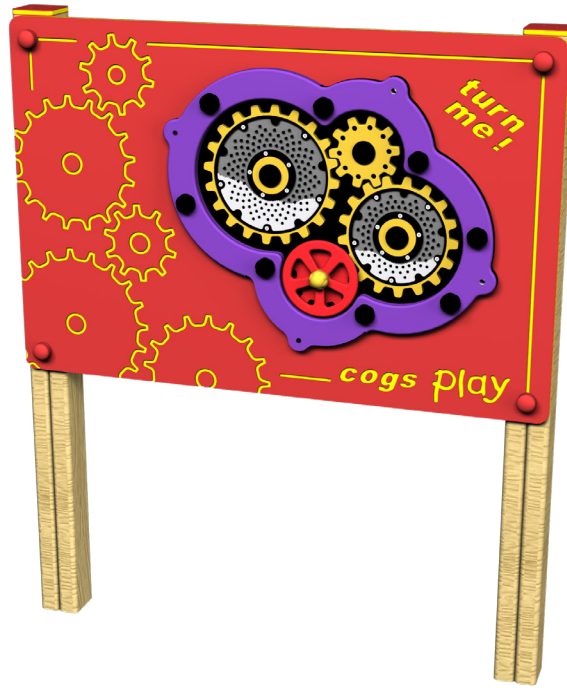

PB125 - COGS

AGE RANGE 5 - 16+

MULTIPLE CHILDREN

SURFACE AREA - N/A

	INSTALLERS REQUIRED	2
	TIME REQUIRED	2 HOURS
	FOUNDATIONS	0.18M³
	FREE FALL HEIGHT	N/A
	PRODUCT DIMENSIONS	H - 1.4M, W - 1.1M, D - 0.1M

PB125 - COGS