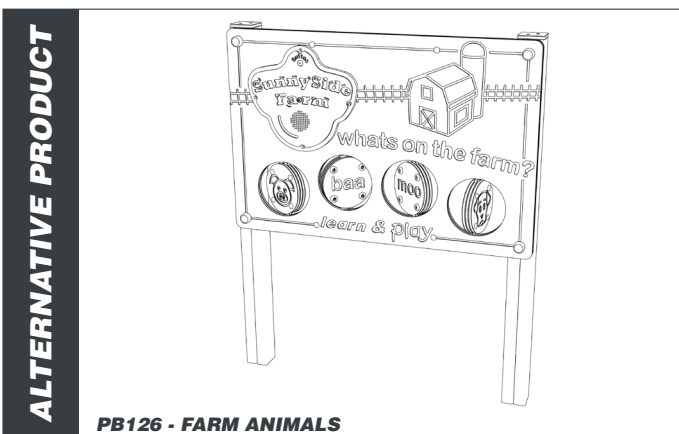

PB125 - COGS

AGE RANGE 5 - 16+

MULTIPLE CHILDREN

SURFACE AREA - N/A

	INSTALLERS REQUIRED	2
	TIME REQUIRED	2 HOURS
	FOUNDATIONS	0.18M³
	FREE FALL HEIGHT	N/A
	PRODUCT DIMENSIONS	H - 1.4M, W - 1.1M, D - 0.1M